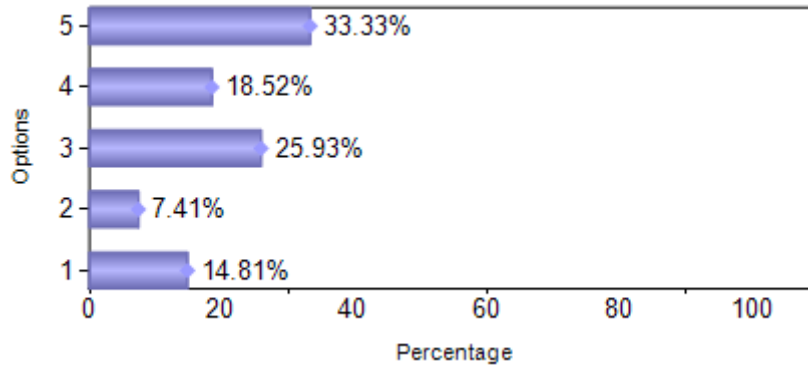

2) Display of new arrivals – books, magazines