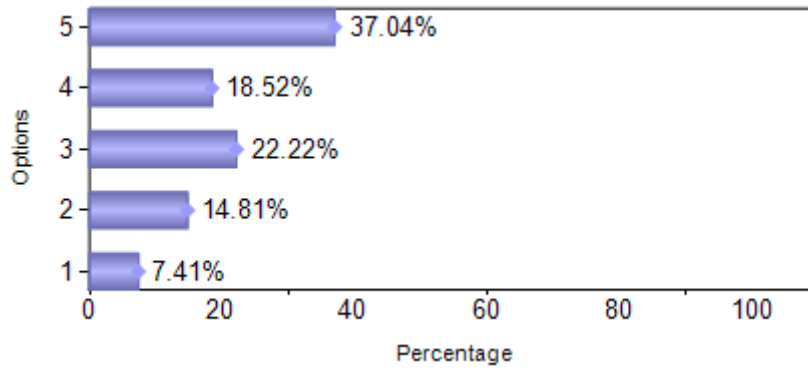

3) Faculty give assignments which are library dependent