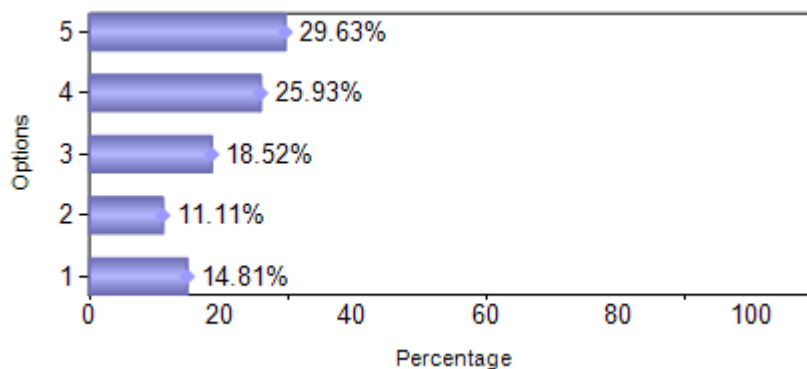

Presidency College
Reaccredited 'A+' by NAAC
NIRF Top 100 Ranked College
Kempapura, Hebbal, Bengaluru – 560024
www.presidencycollege.ac.in

LIBRARY FEEDBACK

M.COM. (IB) (January 2018 to May 2018)

Sno	Question	1	2	3	4	5
1	Library support for Project / Assignment	4	3	5	7	8
2	Display of new arrivals – books, magazines	4	2	7	5	9
3	Faculty give assignments which are library dependent	2	4	6	5	10
4	Photocopying facilities in the Library	4	2	6	6	9
5	E-resources in the Library		6	6	5	10
6	Library Staff are Cooperative and Helpful	2	3	5	6	11
7	Availability of Books, Periodicals, Journals /Other resources	1	4	3	9	10
8	Approach and alert of Library Faculty	2	3	5	6	11
9	Ambiance and Seating in the Library	2	2	5	6	12
Total		21	29	48	55	90

1)Library support for Project / Assignment