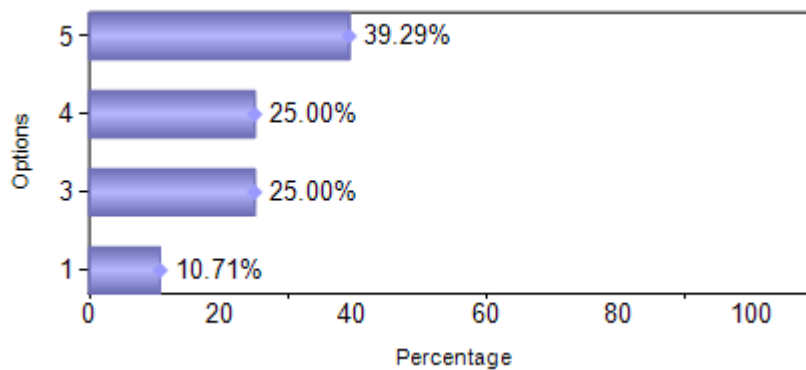

Presidency College
Reaccredited 'A+' by NAAC
NIRF Top 100 Ranked College
Kempapura, Hebbal, Bengaluru – 560024
www.presidencycollege.ac.in

FEEDBACK ON INSTITUTIONAL PERFORMANCE

M.COM. (IB) (January 2018 to May 2018)

Sno	Question	1	2	3	4	5
1	Overall impact of college on Student life	3		7	7	11
2	College Office Support	4	1	7	5	11
3	Security alert and approach	1	3	3	8	13
4	Overall ambiance / cleanliness of the Campus	3		2	13	10
5	Canteen Facility	6	3	3	8	8
6	Internet Facility (Wi-Fi)	10	4	1	4	9
7	Sports Facility	10	3	2	5	8
8	ERP Updates and Class scheduling	3	2	6	8	9
9	Assessment, Evaluation and Feedback	2	2	3	10	11
10	Library Facility	3	4	2	5	14
11	Co-Curricular and Extra Curricular Activities	3	3	4	8	10
12	Quality of Teaching and Support	1	3	2	11	11
Total		49	28	42	92	125

1) Overall impact of college on Student life