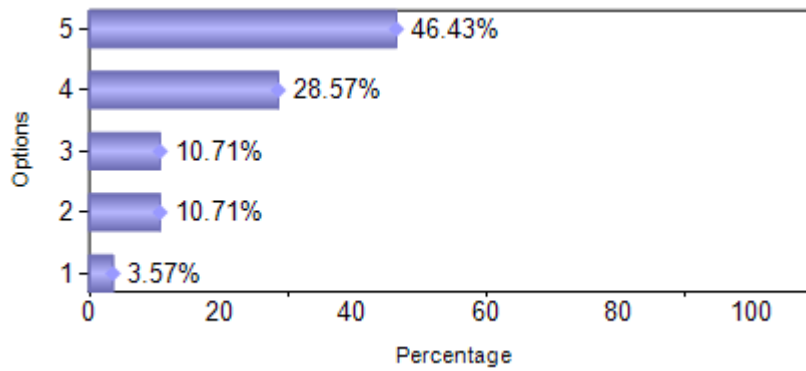

3)Security alert and approach