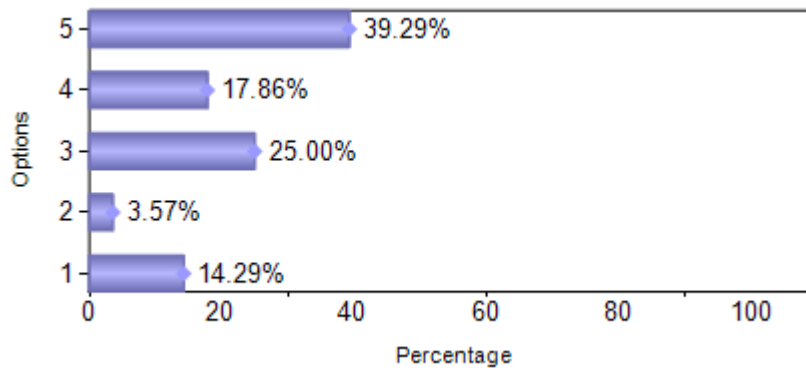

2)College Office Support