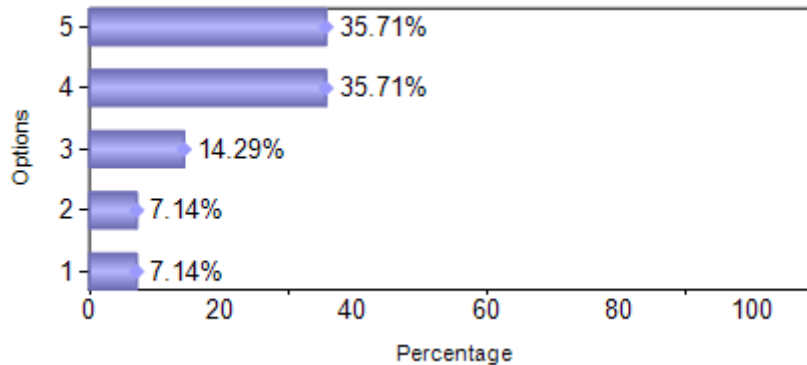

2) Intercollegiate Fests