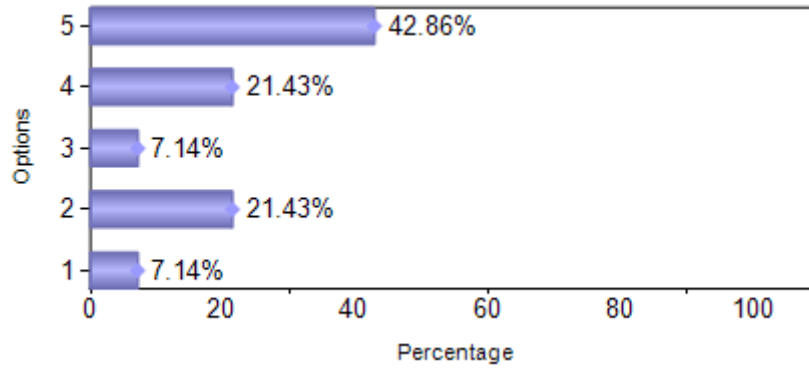

3) Value Added Programmes