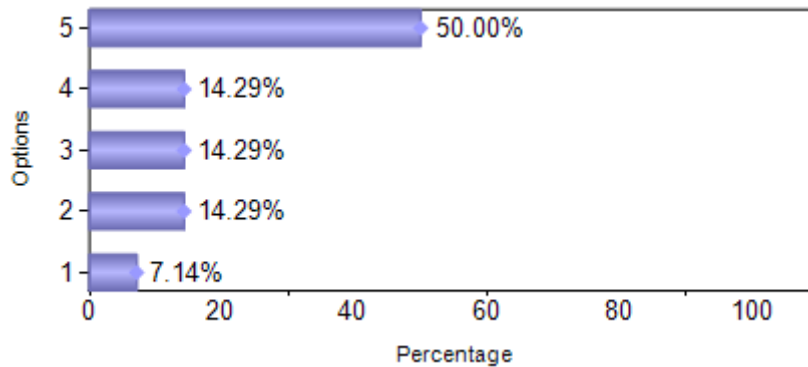

Presidency College
Reaccredited 'A+' by NAAC
NIRF Top 100 Ranked College
Kempapura, Hebbal, Bengaluru – 560024
www.presidencycollege.ac.in

ALUMNI FEEDBACK

M.COM. (IB) (January 2018 to May 2018)

Sno	Question	1	2	3	4	5
1	Alumni Association	1	2	2	2	7
2	Intercollegiate Fests	1	1	2	5	5
3	Value Added Programmes	1	3	1	3	6
4	Placement Assistance	2	3	1	3	5
5	Industry Support	1	3	2	3	5
6	Faculty Support	1			5	8
7	Quality Of Teaching	1	1		5	7
Total		8	13	8	26	43

1) Alumni Association