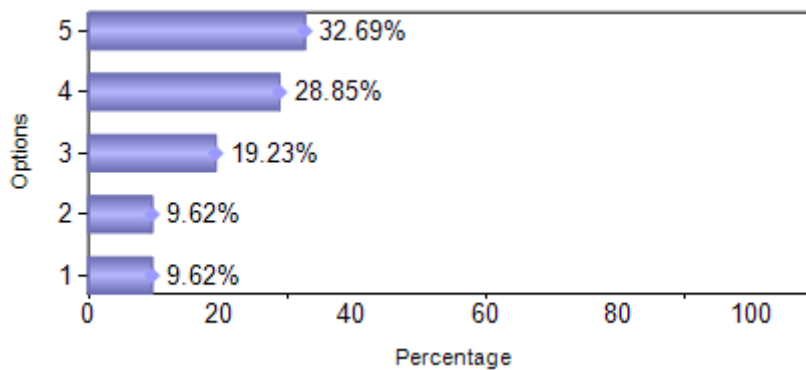

Presidency College
Reaccredited 'A+' by NAAC
NIRF Top 100 Ranked College
Kempapura, Hebbal, Bengaluru – 560024
www.presidencycollege.ac.in

LIBRARY FEEDBACK

M.COM. (FA) (January 2018 to May 2018)

Sno	Question	1	2	3	4	5
1	Library support for Project / Assignment	5	5	10	15	17
2	Display of new arrivals – books, magazines	2	2	15	20	13
3	Faculty give assignments which are library dependent	4	2	12	18	16
4	Photocopying facilities in the Library	5	4	13	15	15
5	E-resources in the Library	3	2	12	20	15
6	Library Staff are Cooperative and Helpful	1	4	11	15	21
7	Availability of Books, Periodicals, Journals /Other resources	1	2	9	20	20
8	Approach and alert of Library Faculty	1	1	12	22	16
9	Ambiance and Seating in the Library		3	6	24	19
Total		22	25	100	169	152

1)Library support for Project / Assignment