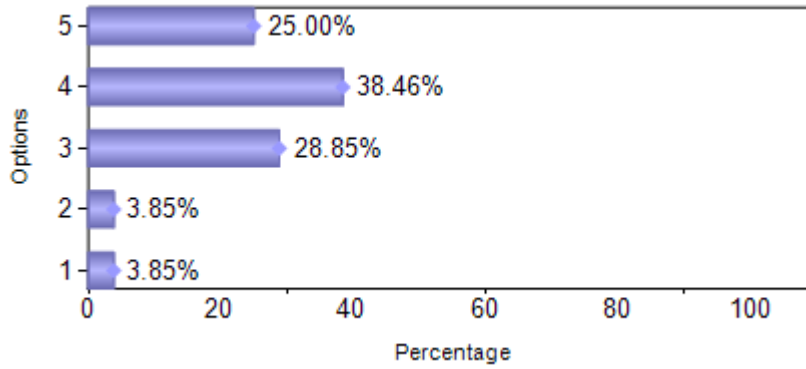

2) Display of new arrivals – books, magazines