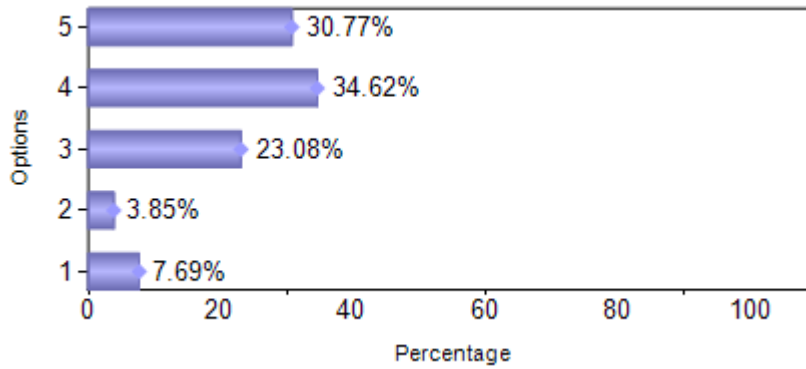

3) Faculty give assignments which are library dependent