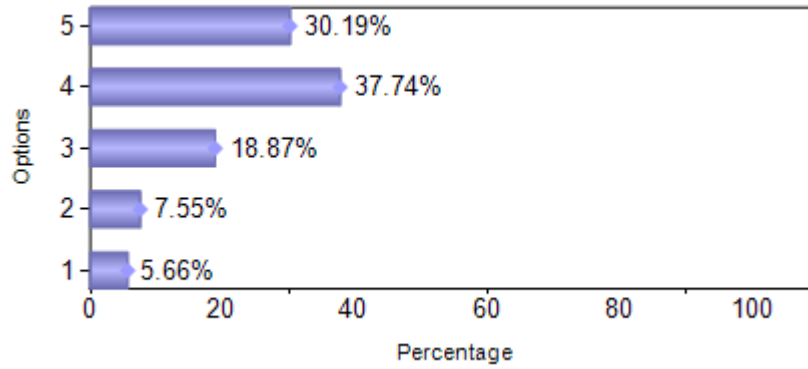

2) College Office Support