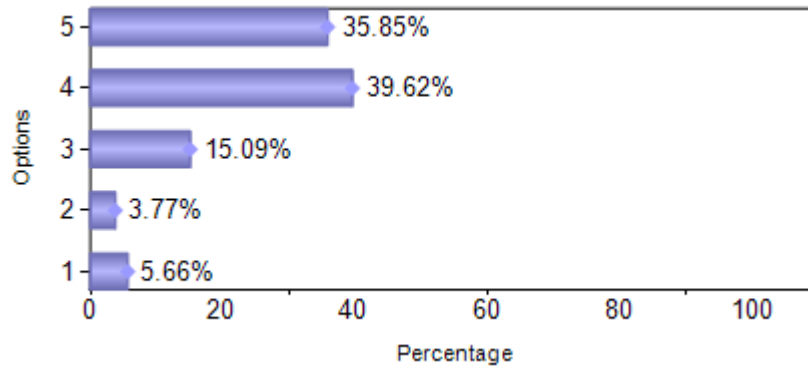

Sno	Question	1	2	3	4	5
1	Overall impact of college on Student life	2	1	7	30	13
2	College Office Support	3	4	10	20	16
3	Security alert and approach	3	2	8	21	19
4	Overall ambiance / cleanliness of the Campus	3	1	10	18	21
5	Canteen Facility	10	9	17	5	12
6	Internet Facility (Wi-Fi)	16	9	11	8	9
7	Sports Facility	10	7	8	13	15
8	ERP Updates and Class scheduling	1	5	7	20	20
9	Assessment, Evaluation and Feedback		3	10	27	13
10	Library Facility	1	2	8	22	20
11	Co-Curricular and Extra Curricular Activities	3	7	12	15	16
12	Quality of Teaching and Support	1	1	6	24	21
Total		53	51	114	223	195

1) Overall impact of college on Student life

2) College Office Support

3) Security alert and approach

4) Overall ambiance / cleanliness of the Campus

5) Canteen Facility

6)Internet Facility (Wi-Fi)

7)Sports Facility