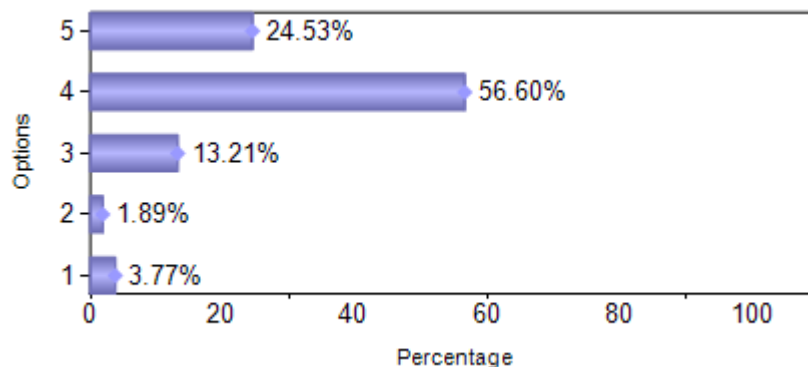

Presidency College
Reaccredited 'A+' by NAAC
NIRF Top 100 Ranked College
Kempapura, Hebbal, Bengaluru – 560024
www.presidencycollege.ac.in

FEEDBACK ON INSTITUTIONAL PERFORMANCE

M.COM. (FA) (January 2018 to May 2018)

Sno	Question	1	2	3	4	5
1	Overall impact of college on Student life	2	1	7	30	13
2	College Office Support	3	4	10	20	16
3	Security alert and approach	3	2	8	21	19
4	Overall ambiance / cleanliness of the Campus	3	1	10	18	21
5	Canteen Facility	10	9	17	5	12
6	Internet Facility (Wi-Fi)	16	9	11	8	9
7	Sports Facility	10	7	8	13	15
8	ERP Updates and Class scheduling	1	5	7	20	20
9	Assessment, Evaluation and Feedback		3	10	27	13
10	Library Facility	1	2	8	22	20
11	Co-Curricular and Extra Curricular Activities	3	7	12	15	16
12	Quality of Teaching and Support	1	1	6	24	21
Total		53	51	114	223	195

1) Overall impact of college on Student life