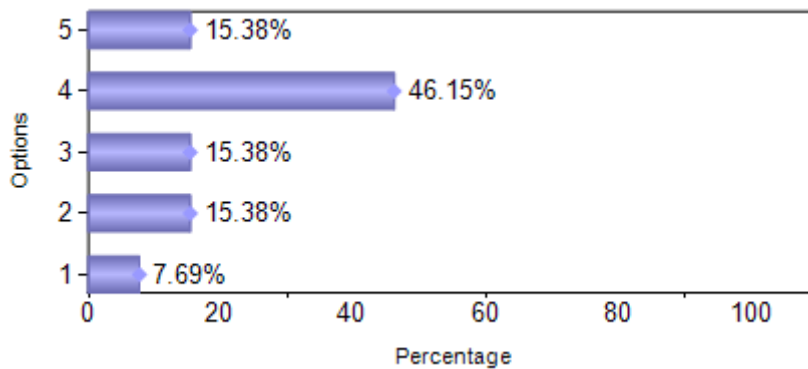

2) Intercollegiate Fests