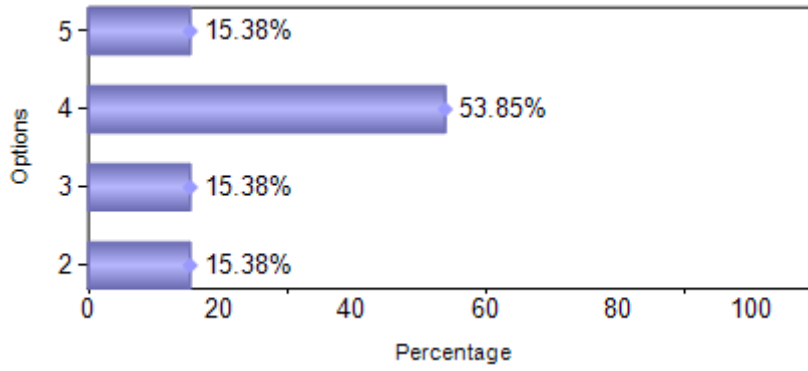

Presidency College
 Reaccredited 'A+' by NAAC
 NIRF Top 100 Ranked College
 Kempapura, Hebbal, Bengaluru – 560024
www.presidencycollege.ac.in

ALUMNI FEEDBACK

M.COM. (January 2018 to May 2018)

Sno	Question	1	2	3	4	5
1	Alumni Association	1	2	2	7	1
2	Intercollegiate Fests	1	2	2	6	2
3	Value Added Programmes		2	2	7	2
4	Placement Assistance	1		1	8	3
5	Industry Support	1	1	1	8	2
6	Faculty Support	1			10	2
7	Quality Of Teaching		1		8	4
Total		5	8	8	54	16

1) Alumni Association

2) Intercollegiate Fests

3) Value Added Programmes

4) Placement Assistance

5) Industry Support

6) Faculty Support

7)Quality Of Teaching

|