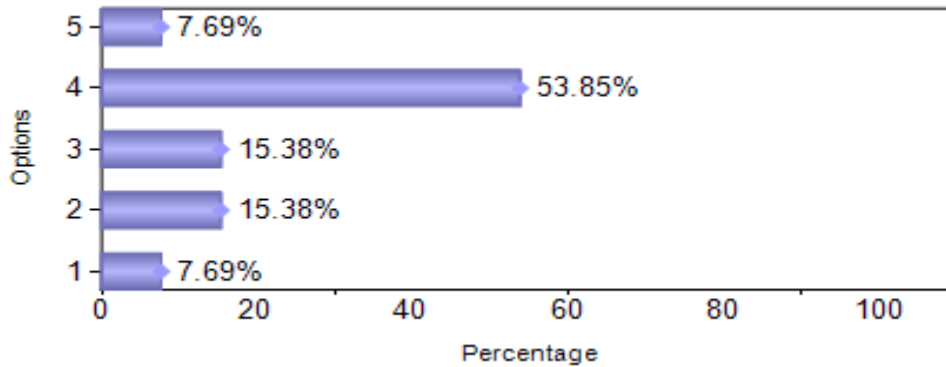

Presidency College
Reaccredited 'A+' by NAAC
NIRF Top 100 Ranked College
Kempapura, Hebbal, Bengaluru – 560024
www.presidencycollege.ac.in

ALUMNI FEEDBACK

M.COM. (January 2018 to May 2018)

Sno	Question	1	2	3	4	5
1	Alumni Association	1	2	2	7	1
2	Intercollegiate Fests	1	2	2	6	2
3	Value Added Programmes		2	2	7	2
4	Placement Assistance	1		1	8	3
5	Industry Support	1	1	1	8	2
6	Faculty Support	1			10	2
7	Quality Of Teaching		1		8	4
Total		5	8	8	54	16

1) Alumni Association