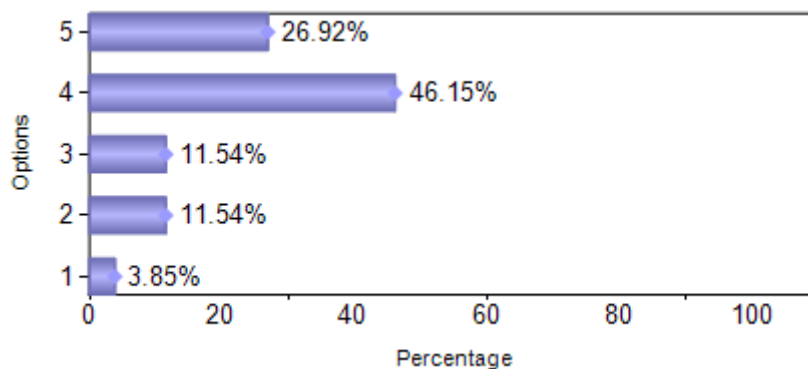

Presidency College
Reaccredited 'A+' by NAAC
NIRF Top 100 Ranked College
Kempapura, Hebbal, Bengaluru – 560024
www.presidencycollege.ac.in

LIBRARY FEEDBACK

M.COM. (January 2018 to May 2018)

Sno	Question	1	2	3	4	5
1	Library support for Project / Assignment	2	6	6	24	14
2	Display of new arrivals – books, magazines	1	6	8	23	14
3	Faculty give assignments which are library dependent	2	5	8	23	14
4	Photocopying facilities in the Library	2	6	12	20	12
5	E-resources in the Library	1	4	5	29	13
6	Library Staff are Cooperative and Helpful	1	3	4	25	19
7	Availability of Books, Periodicals, Journals /Other resources	3	3	4	29	13
8	Approach and alert of Library Faculty	1	5	8	23	15
9	Ambiance and Seating in the Library	1	2	8	23	18
Total		14	40	63	219	132

1)Library support for Project / Assignment