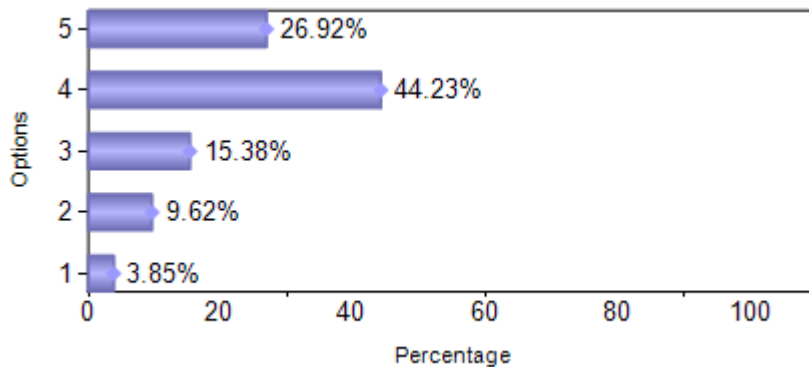

3) Faculty give assignments which are library dependent