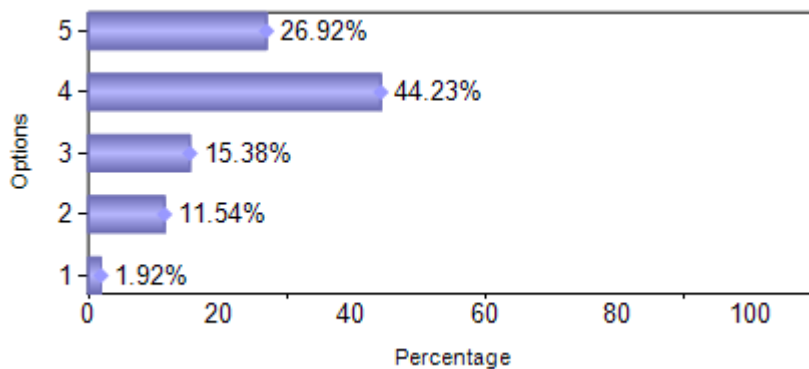

2) Display of new arrivals – books, magazines