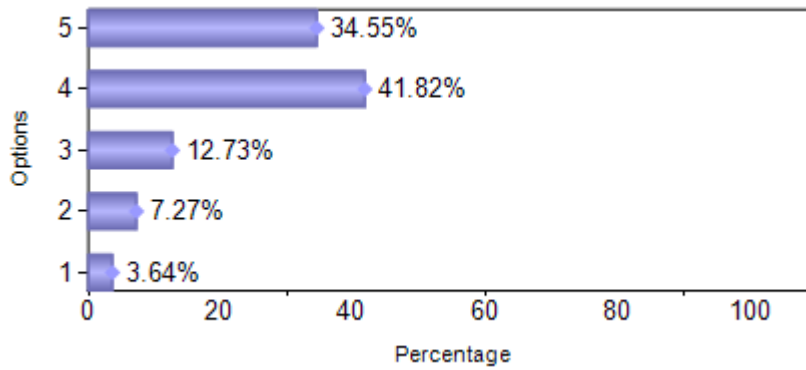

3)Security alert and approach