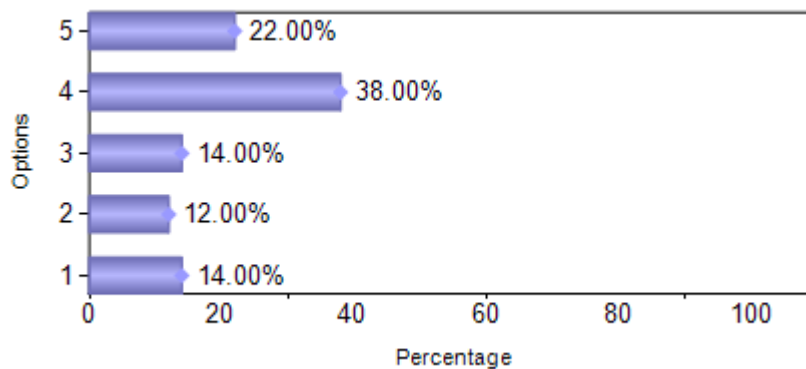

Presidency College
Reaccredited 'A+' by NAAC
NIRF Top 100 Ranked College
Kempapura, Hebbal, Bengaluru – 560024
www.presidencycollege.ac.in

LIBRARY FEEDBACK

B.C.A. (January 2018 to May 2018)

Sno	Question	1	2	3	4	5
1	Library support for Project / Assignment	14	12	14	38	22
2	Display of new arrivals – books, magazines	12	7	20	39	22
3	Faculty give assignments which are library dependent	14	11	19	32	24
4	Photocopying facilities in the Library	16	10	17	38	19
5	E-resources in the Library	15	14	19	29	23
6	Library Staff are Cooperative and Helpful	9	4	21	45	21
7	Availability of Books, Periodicals, Journals /Other resources	10	8	17	39	26
8	Approach and alert of Library Faculty	12	8	18	36	26
9	Ambiance and Seating in the Library	11	5	19	40	25
Total		113	79	164	336	208

1) Library support for Project / Assignment