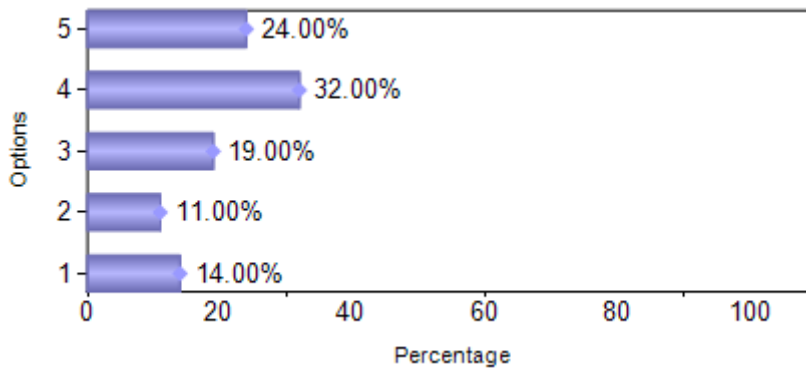

3) Faculty give assignments which are library dependent