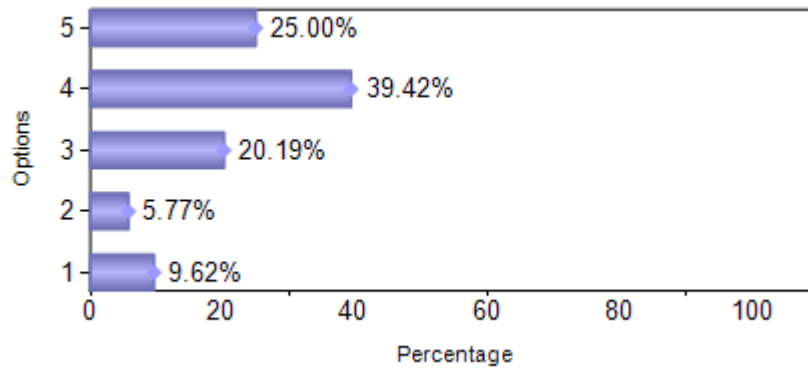

3)Security alert and approach