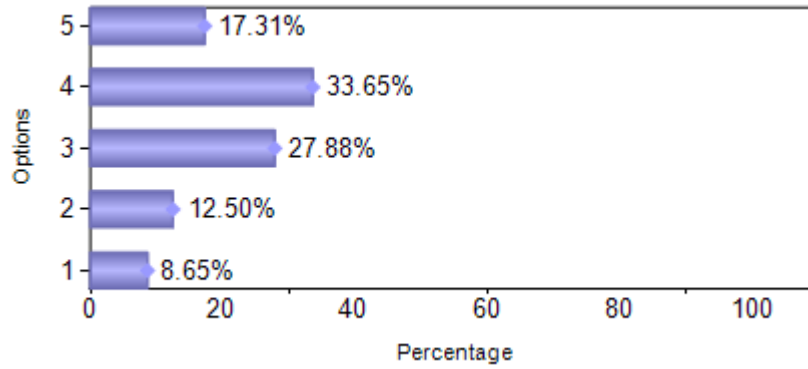

2)College Office Support