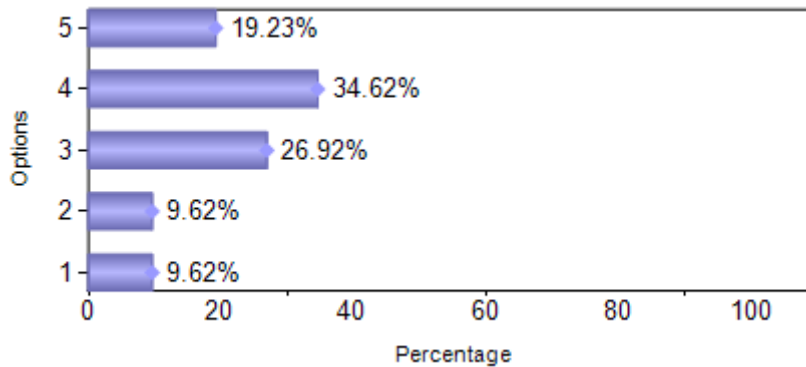

Presidency College
Reaccredited 'A+' by NAAC
NIRF Top 100 Ranked College
Kempapura, Hebbal, Bengaluru – 560024
www.presidencycollege.ac.in

FEEDBACK ON INSTITUTIONAL PERFORMANCE

M.C.A. (January 2018 to May 2018)

Sno	Question	1	2	3	4	5
1	Overall impact of college on Student life	10	10	28	36	20
2	College Office Support	9	13	29	35	18
3	Security alert and approach	10	6	21	41	26
4	Overall ambience / cleanliness of the Campus	6	7	22	34	35
5	Canteen Facility	19	12	27	27	19
6	Internet Facility (Wi-Fi)	29	15	26	20	14
7	Sports Facility	35	9	22	24	14
8	ERP Updates and Class scheduling	15	7	27	33	22
9	Assessment, Evaluation and Feedback	8	4	26	43	23
10	Library Facility	4	9	21	37	33
11	Co-Curricular and Extra Curricular Activities	21	11	21	35	16
12	Quality of Teaching and Support	5	4	23	54	18
Total		171	107	293	419	258

1) Overall impact of college on Student life