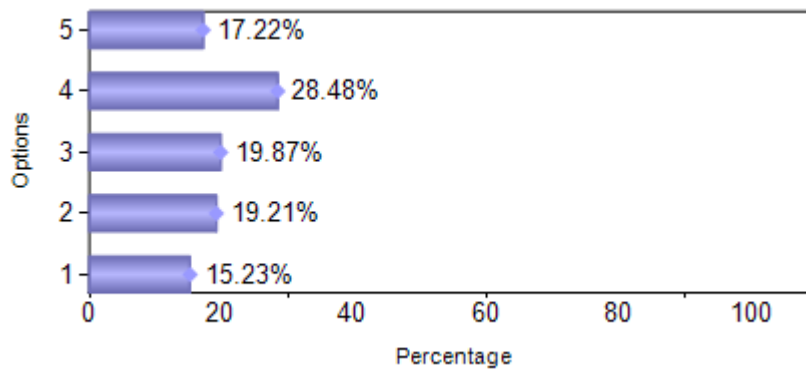

3) Value Added Programmes

4) Placement Assistance