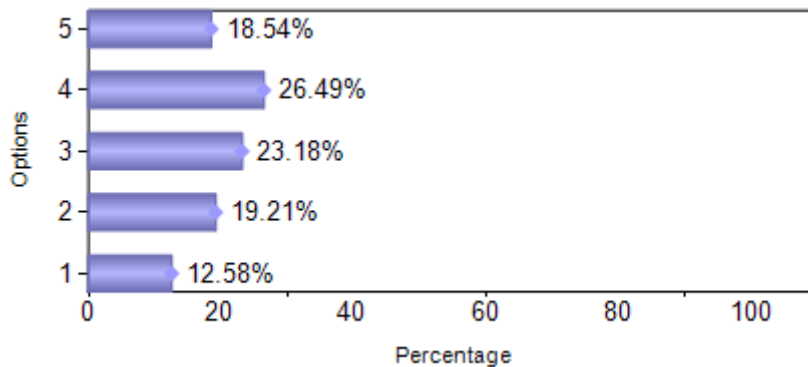

2) Intercollegiate Fests