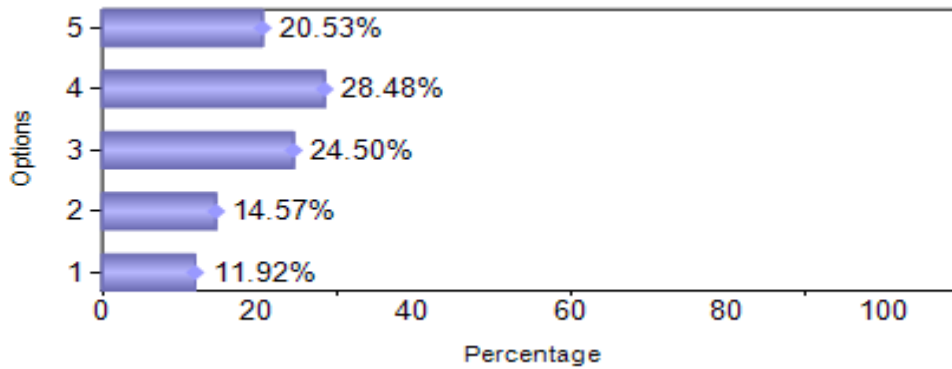

Presidency College
Reaccredited 'A+' by NAAC
NIRF Top 100 Ranked College
Kempapura, Hebbal, Bengaluru – 560024
www.presidencycollege.ac.in

ALUMNI FEEDBACK

B. COM. (January 2018 to May 2018)

Sno	Question	1	2	3	4	5
1	Alumni Association	18	22	37	43	31
2	Intercollegiate Fests	19	29	35	40	28
3	Value Added Programmes	23	29	30	43	26
4	Placement Assistance	33	23	32	37	26
5	Industry Support	31	20	41	37	22
6	Faculty Support	7	13	31	60	40
7	Quality Of Teaching	3	13	28	68	39
Total		134	149	234	328	212

1) Alumni Association