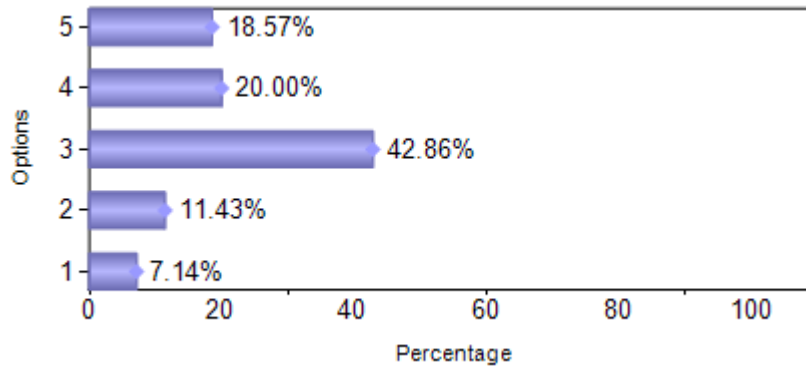

1) Overall ambience / infra of the College

2)Administrative Office Support and response

3)Value added programmes offered

4)Field trips and other trips

5)Placement support

6) Industry exposure

7) Exposure to extra curricular / inter collegiate activities

8) Approachability and sensitivity of faculty

9) ERP and SMS updates

10) Periodicity of PTM's

11) Class tests and examination conducted

12) Overall / Class Discipline

13) Timely updates on attendance

14) Timely updates / notifications given