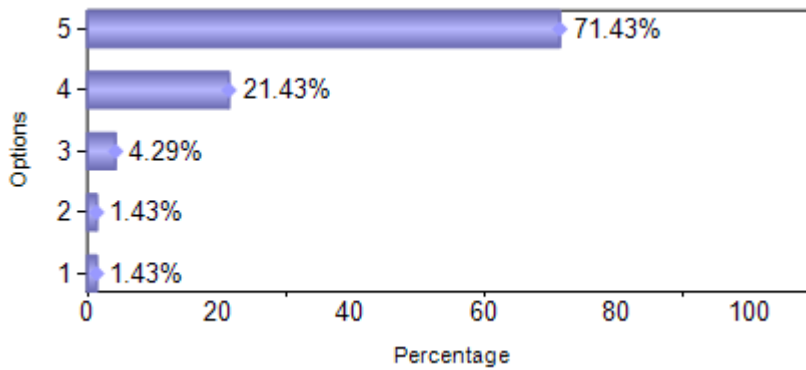

1) Overall ambience / infra of the College

2)Administrative Office Support and response

3)Value added programmes offered

4)Field trips and other trips

5)Placement support

6) Industry exposure

7) Exposure to extra curricular / inter collegiate activities

8) Approachability and sensitivity of faculty

9) ERP and SMS updates

10) Periodicity of PTM's

11) Class tests and examination conducted

12) Overall / Class Discipline

13) Timely updates on attendance

14) Timely updates / notifications given