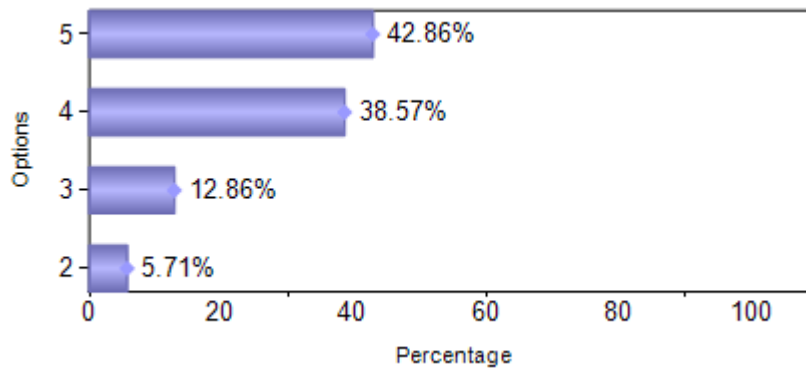

1) Overall ambience / infra of the College

2)Administrative Office Support and response

3)Value added programmes offered

4)Field trips and other trips

5)Placement support

6) Industry exposure

7) Exposure to extra curricular / inter collegiate activities

8) Approachability and sensitivity of faculty

9) ERP and SMS updates

10) Periodicity of PTM's

11) Class tests and examination conducted

12) Overall / Class Discipline

13) Timely updates on attendance

14) Timely updates / notifications given