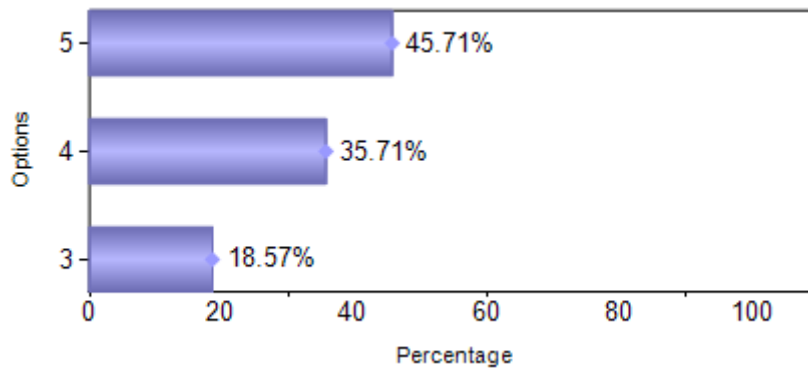

2)Administrative Office Support and response