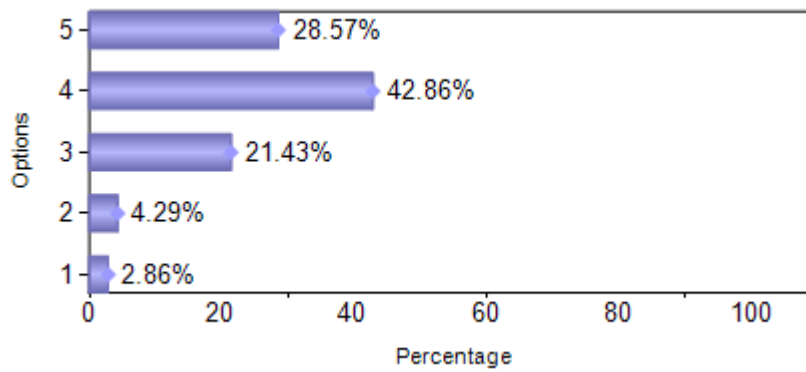

Presidency College
 Reaccredited 'A+' by NAAC
 NIRF Top 100 Ranked College
 Kempapura, Hebbal, Bengaluru – 560024
 www.presidencycollege.ac.in

PARENTS FEEDBACK

B.COM. (January 2018 to May 2018)

Sno	Question	1	2	3	4	5
1	Overall ambience / infra of the College		1	3	24	42
2	Administrative Office Support and response			13	25	32
3	Value added programmes offered	2	3	15	30	20
4	Field trips and other trips	5	7	28	15	15
5	Placement support		2	20	27	21
6	Industry exposure	5	8	30	14	13
7	Exposure to extra curricular / inter collegiate activities		4	9	27	30
8	Approachability and sensitivity of faculty			4	26	40
9	ERP and SMS updates	1	1	3	15	50
10	Periodicity of PTM's		2	5	14	49
11	Class tests and examination conducted			3	17	50
12	Overall / Class Discipline	1		8	29	32
13	Timely updates on attendance			2	11	57
14	Timely updates / notifications given	2		3	21	44
15	Overall quality of Teaching Support		2	3	23	42
Total		16	30	149	318	537

1) Overall ambience / infra of the College

2)Administrative Office Support and response

3)Value added programmes offered

4)Field trips and other trips

5)Placement support

6) Industry exposure

7) Exposure to extra curricular / inter collegiate activities