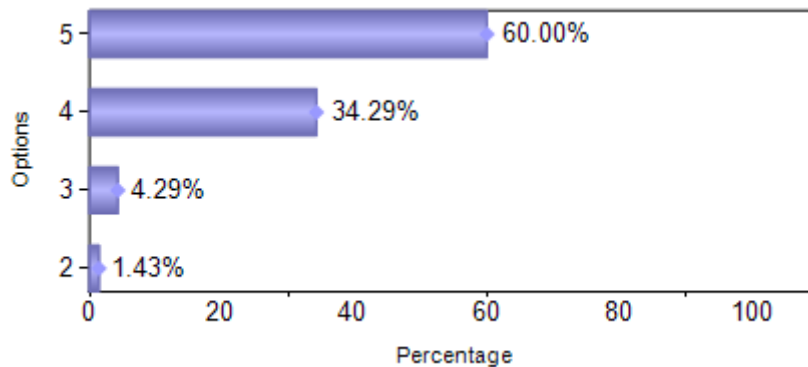

Presidency College
 Reaccredited 'A+' by NAAC
 NIRF Top 100 Ranked College
 Kempapura, Hebbal, Bengaluru – 560024
 www.presidencycollege.ac.in

PARENTS FEEDBACK

B.COM. (January 2018 to May 2018)

Sno	Question	1	2	3	4	5
1	Overall ambience / infra of the College		1	3	24	42
2	Administrative Office Support and response			13	25	32
3	Value added programmes offered	2	3	15	30	20
4	Field trips and other trips	5	7	28	15	15
5	Placement support		2	20	27	21
6	Industry exposure	5	8	30	14	13
7	Exposure to extra curricular / inter collegiate activities		4	9	27	30
8	Approachability and sensitivity of faculty			4	26	40
9	ERP and SMS updates	1	1	3	15	50
10	Periodicity of PTM's		2	5	14	49
11	Class tests and examination conducted			3	17	50
12	Overall / Class Discipline	1		8	29	32
13	Timely updates on attendance			2	11	57
14	Timely updates / notifications given	2		3	21	44
15	Overall quality of Teaching Support		2	3	23	42
Total		16	30	149	318	537

1) Overall ambience / infra of the College

2)Administrative Office Support and response

3)Value added programmes offered

4)Field trips and other trips

5)Placement support

6) Industry exposure

7) Exposure to extra curricular / inter collegiate activities