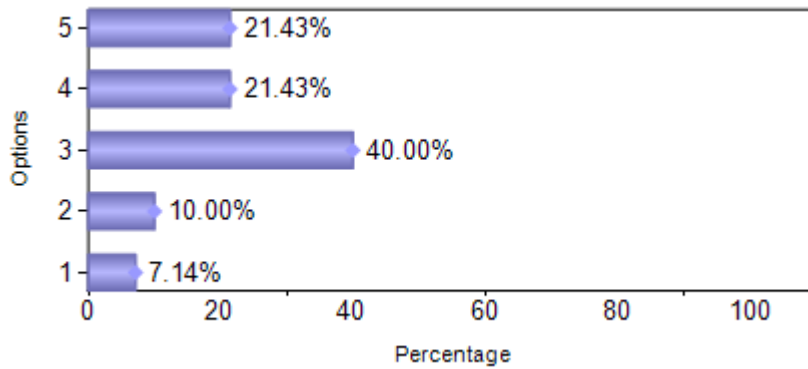

1) Overall ambience / infra of the College

2)Administrative Office Support and response

3)Value added programmes offered

4)Field trips and other trips

5)Placement support

6) Industry exposure

7) Exposure to extra curricular / inter collegiate activities

8) Approachability and sensitivity of faculty

9) ERP and SMS updates

10) Periodicity of PTM's

11) Class tests and examination conducted

12) Overall / Class Discipline

13) Timely updates on attendance

14) Timely updates / notifications given