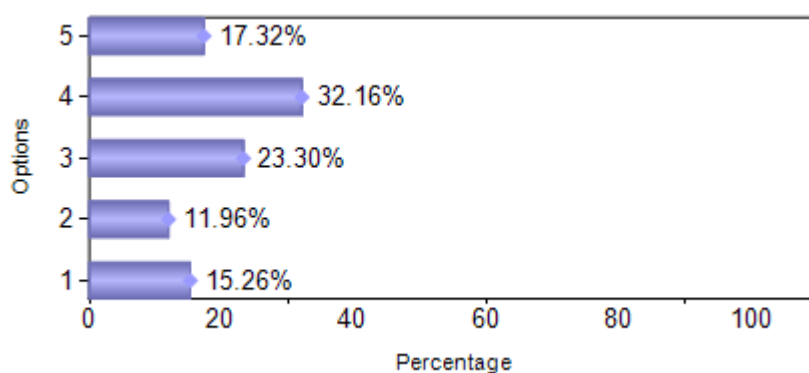

3) Faculty give assignments which are library dependent