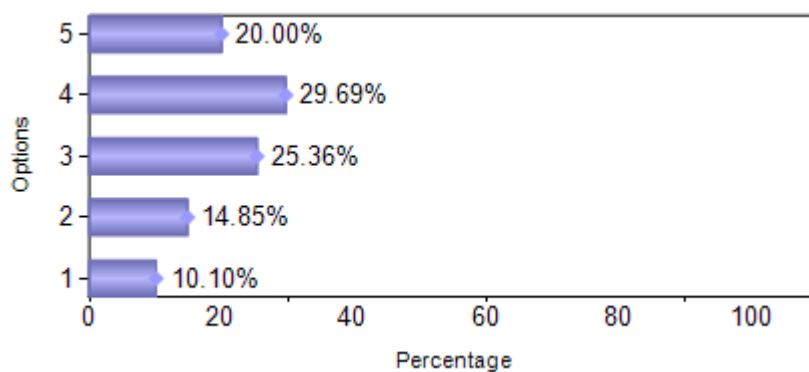

2) Display of new arrivals – books, magazines