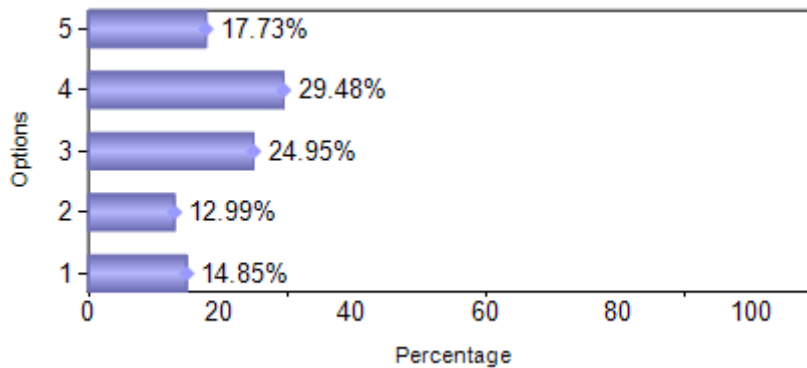

Presidency College
Reaccredited 'A+' by NAAC
NIRF Top 100 Ranked College
Kempapura, Hebbal, Bengaluru – 560024
www.presidencycollege.ac.in

LIBRARY FEEDBACK

B.COM. (January 2018 to May 2018)

Sno	Question	1	2	3	4	5
1	Library support for Project / Assignment	72	63	121	143	86
2	Display of new arrivals – books, magazines	49	72	123	144	97
3	Faculty give assignments which are library dependent	74	58	113	156	84
4	Photocopying facilities in the Library	46	63	152	128	96
5	E-resources in the Library	47	69	125	164	80
6	Library Staff are Cooperative and Helpful	43	53	127	153	109
7	Availability of Books, Periodicals, Journals /Other resources	37	35	128	170	115
8	Approach and alert of Library Faculty	33	47	118	183	104
9	Ambiance and Seating in the Library	24	30	103	193	135
Total		425	490	1110	1434	906

1) Library support for Project / Assignment