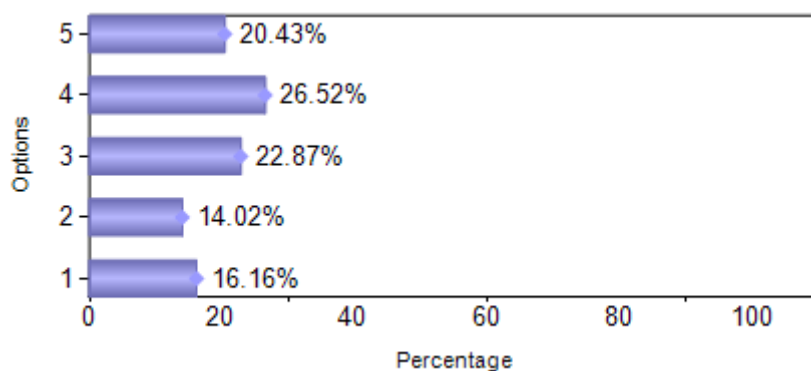

Presidency College
Reaccredited 'A+' by NAAC
NIRF Top 100 Ranked College
Kempapura, Hebbal, Bengaluru – 560024
www.presidencycollege.ac.in

LIBRARY FEEDBACK

B.C.A. (January 2018 to May 2018)

Sno	Question	1	2	3	4	5
1	Library support for Project / Assignment	53	46	75	87	67
2	Display of new arrivals – books, magazines	53	42	74	95	64
3	Faculty give assignments which are library dependent	65	40	74	90	59
4	Photocopying facilities in the Library	45	40	85	93	65
5	E-resources in the Library	42	45	75	103	63
6	Library Staff are Cooperative and Helpful	32	32	86	91	87
7	Availability of Books, Periodicals, Journals /Other resources	27	40	88	105	68
8	Approach and alert of Library Faculty	35	30	78	104	81
9	Ambiance and Seating in the Library	26	18	81	111	92
Total		378	333	716	879	646

1) Library support for Project / Assignment