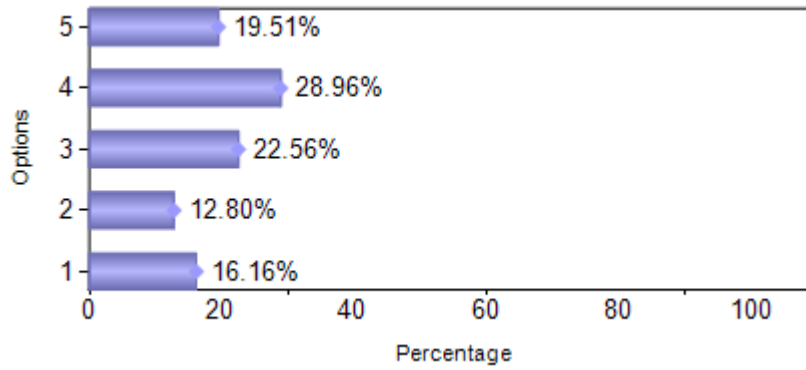

2) Display of new arrivals – books, magazines