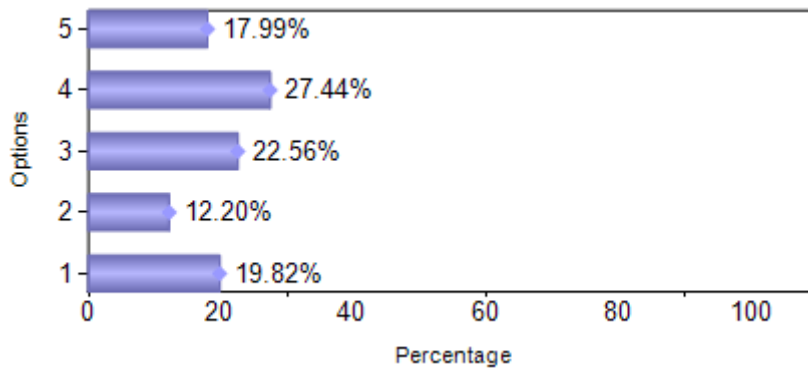

3) Faculty give assignments which are library dependent