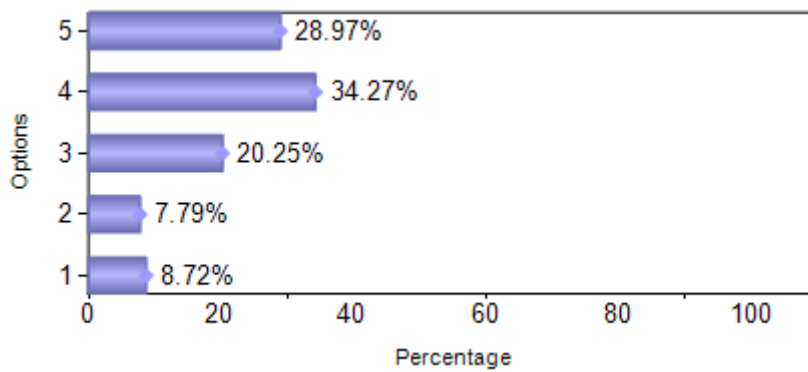

3)Security alert and approach