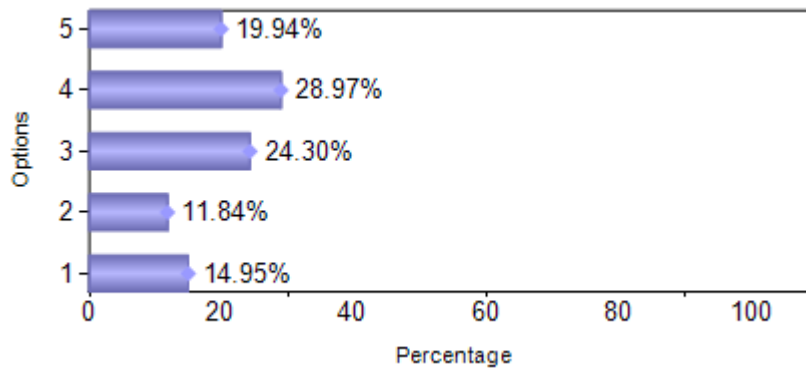

2)College Office Support