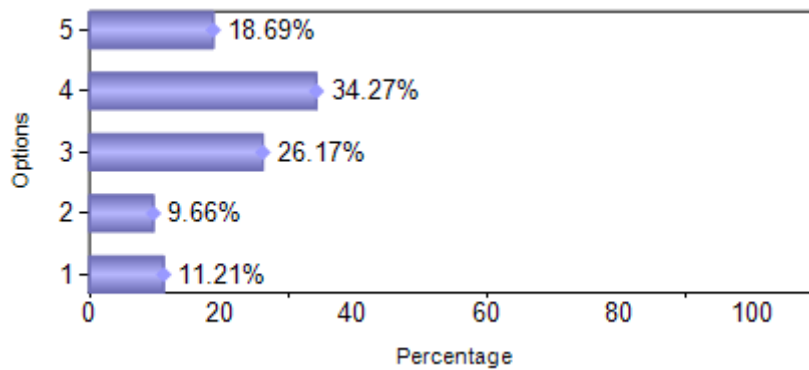

Presidency College
Reaccredited 'A+' by NAAC
NIRF Top 100 Ranked College
Kempapura, Hebbal, Bengaluru – 560024
www.presidencycollege.ac.in

FEEDBACK ON INSTITUTIONAL PERFORMANCE

B.C.A. (January 2018 to May 2018)

Sno	Question	1	2	3	4	5
1	Overall impact of college on Student life	36	31	84	110	60
2	College Office Support	48	38	78	93	64
3	Security alert and approach	28	25	65	110	93
4	Overall ambiance / cleanliness of the Campus	30	25	58	108	100
5	Canteen Facility	90	59	63	69	40
6	Internet Facility (Wi-Fi)	123	60	41	56	41
7	Sports Facility	65	40	61	103	52
8	ERP Updates and Class scheduling	19	30	52	123	97
9	Assessment, Evaluation and Feedback	20	37	71	129	64
10	Library Facility	27	39	85	102	68
11	Co-Curricular and Extra Curricular Activities	29	25	79	111	77
12	Quality of Teaching and Support	17	22	85	115	82
Total		532	431	822	1229	838

1) Overall impact of college on Student life