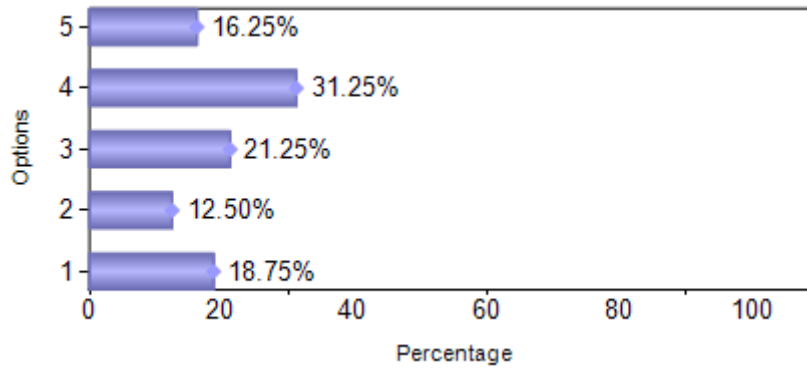

3) Value Added Programmes