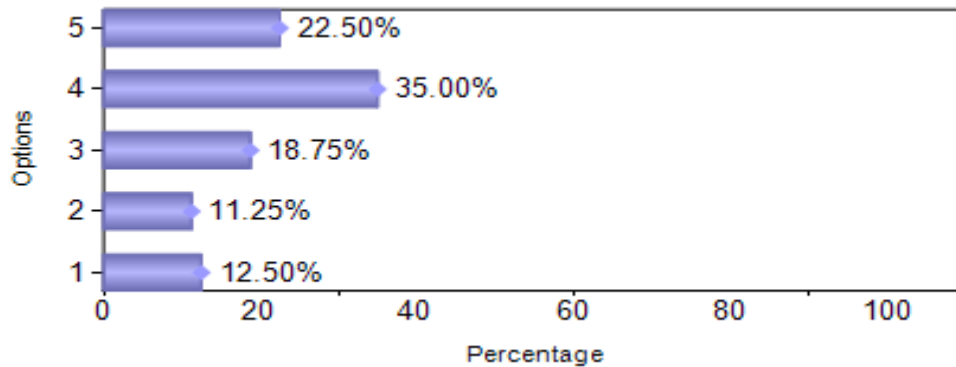

2) Intercollegiate Fests