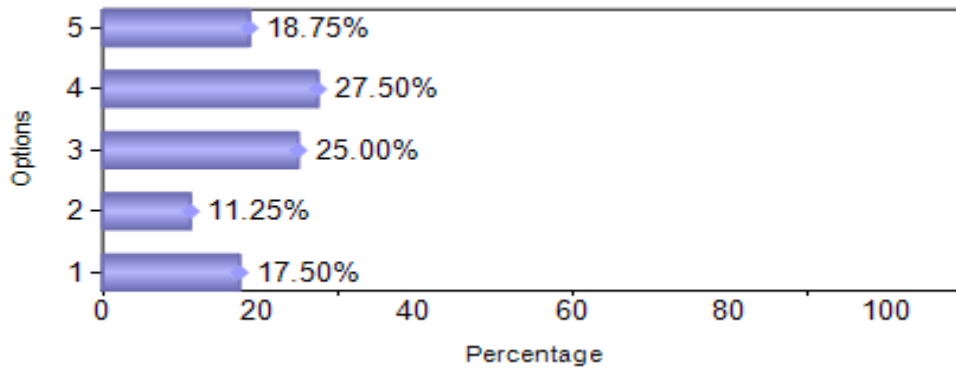

Presidency College
Reaccredited 'A+' by NAAC
NIRF Top 100 Ranked College
Kempapura, Hebbal, Bengaluru – 560024
www.presidencycollege.ac.in

ALUMNI FEEDBACK

B.C.A. (January 2018 to May 2018)

Sno	Question	1	2	3	4	5
1	Alumni Association	14	9	20	22	15
2	Intercollegiate Fests	10	9	15	28	18
3	Value Added Programmes	15	10	17	25	13
4	Placement Assistance	13	8	16	25	18
5	Industry Support	20	9	20	16	15
6	Faculty Support	7	10	22	20	21
7	Quality Of Teaching	5	6	29	25	15
Total		84	61	139	161	115

1) Alumni Association