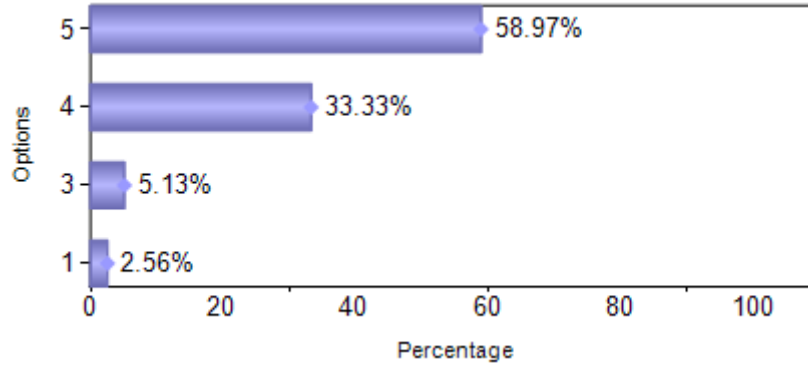

1) Overall ambiance / infra of the College

2)Administrative Office Support and response

3)Value added programmes offered

4)Field trips and other trips

5)Placement support

6) Industry exposure

7) Exposure to extra curricular / inter collegiate activities

8) Approachability and sensitivity of faculty

9) ERP and SMS updates

10) Periodicity of PTM's

11) Class tests and examination conducted

12) Overall / Class Discipline

13) Timely updates on attendance

14) Timely updates / notifications given