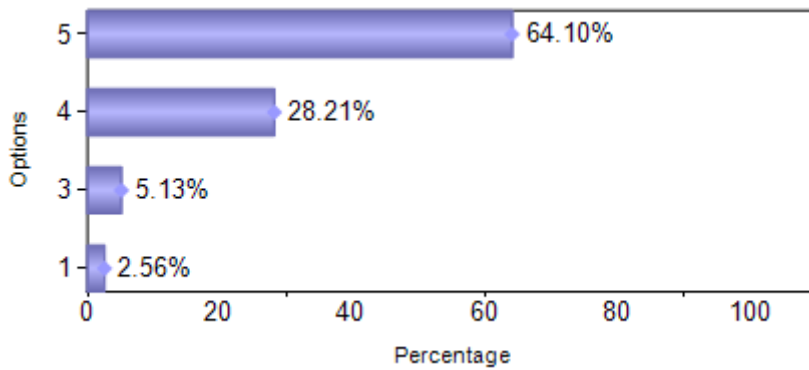

1) Overall ambiance / infra of the College

2)Administrative Office Support and response

3)Value added programmes offered

4)Field trips and other trips

5)Placement support

6) Industry exposure

7) Exposure to extra curricular / inter collegiate activities

8) Approachability and sensitivity of faculty

9) ERP and SMS updates

10) Periodicity of PTM's

11) Class tests and examination conducted

12) Overall / Class Discipline

13) Timely updates on attendance

14) Timely updates / notifications given