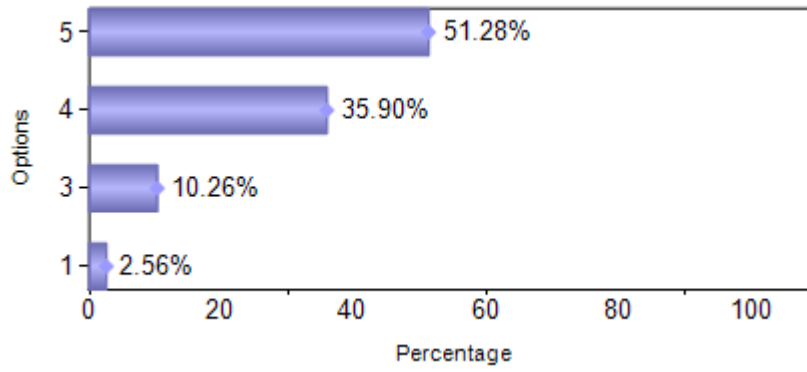

2)Administrative Office Support and response