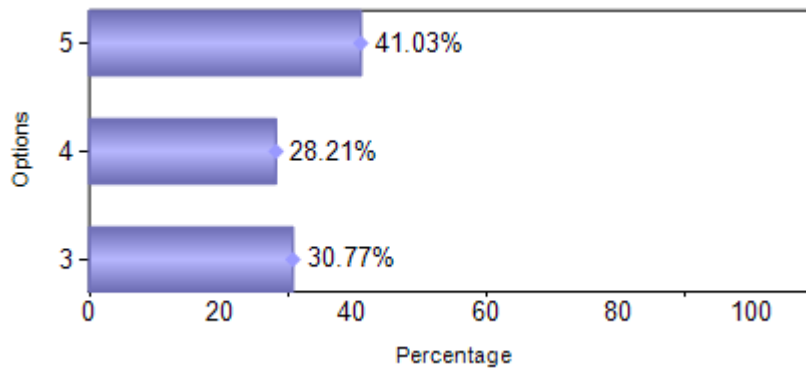

1) Overall ambiance / infra of the College

2)Administrative Office Support and response

3)Value added programmes offered

4)Field trips and other trips

5)Placement support

6) Industry exposure

7) Exposure to extra curricular / inter collegiate activities

8) Approachability and sensitivity of faculty

9) ERP and SMS updates

10) Periodicity of PTM's

11) Class tests and examination conducted

12) Overall / Class Discipline

13) Timely updates on attendance

14) Timely updates / notifications given