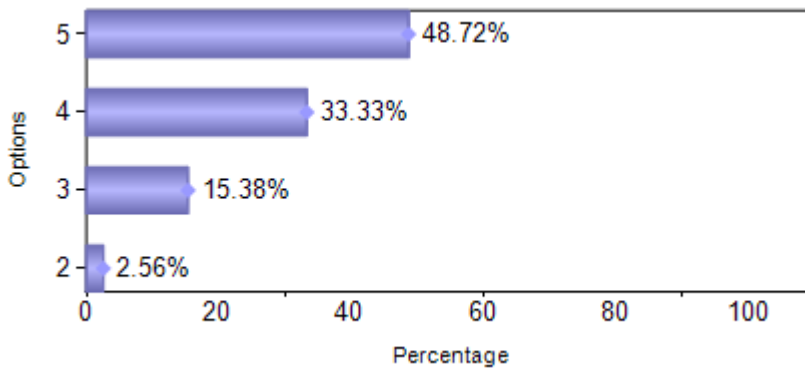

1) Overall ambiance / infra of the College

2)Administrative Office Support and response

3)Value added programmes offered

4)Field trips and other trips

5)Placement support

6) Industry exposure

7) Exposure to extra curricular / inter collegiate activities

8) Approachability and sensitivity of faculty

9) ERP and SMS updates

10) Periodicity of PTM's

11) Class tests and examination conducted

12) Overall / Class Discipline

13) Timely updates on attendance

14) Timely updates / notifications given