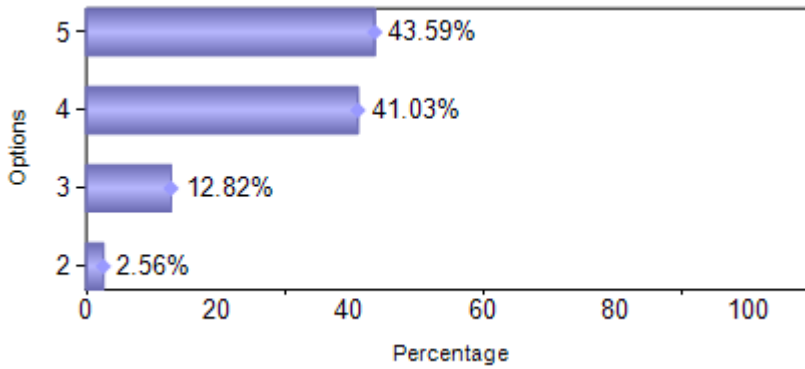

3)Value added programmes offered