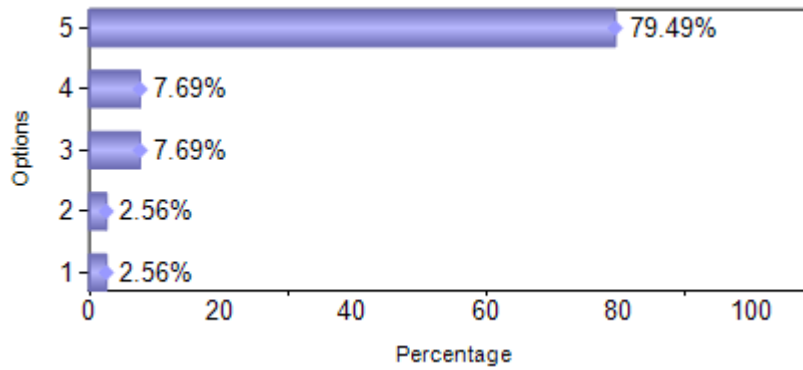

1) Overall ambiance / infra of the College

2)Administrative Office Support and response

3)Value added programmes offered

4)Field trips and other trips

5)Placement support

6) Industry exposure

7) Exposure to extra curricular / inter collegiate activities

8) Approachability and sensitivity of faculty

9) ERP and SMS updates

10) Periodicity of PTM's

11) Class tests and examination conducted

12) Overall / Class Discipline

13) Timely updates on attendance

14) Timely updates / notifications given