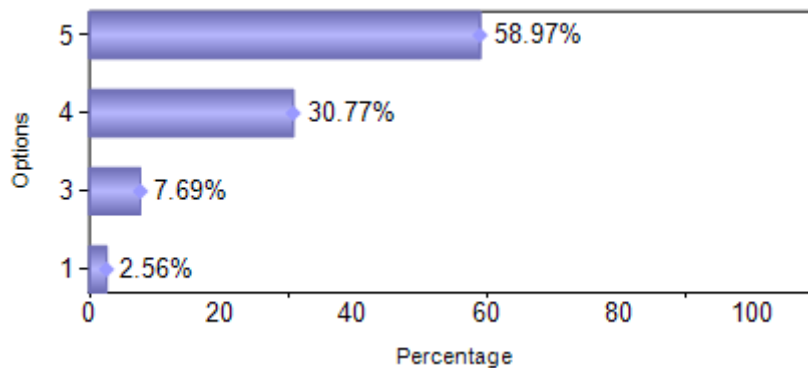

Presidency College
 Reaccredited 'A+' by NAAC
 NIRF Top 100 Ranked College
 Kempapura, Hebbal, Bengaluru – 560024
 www.presidencycollege.ac.in

PARENTS FEEDBACK

B.B.A. (January 2018 to May 2018)

Sno	Question	1	2	3	4	5
1	Overall ambiance / infra of the College	1		3	12	23
2	Administrative Office Support and response	1		4	14	20
3	Value added programmes offered		1	5	16	17
4	Field trips and other trips		1	8	13	17
5	Placement support			12	11	16
6	Industry exposure			4	16	19
7	Exposure to extra curricular / inter collegiate activities		1	6	13	19
8	Approachability and sensitivity of faculty	1		2	11	25
9	ERP and SMS updates	1	1	3	3	31
10	Periodicity of PTM's	1		2	13	23
11	Class tests and examination conducted	1		2	9	27
12	Overall / Class Discipline			4	17	18
13	Timely updates on attendance	1		3	5	30
14	Timely updates / notifications given	1		4	7	27
15	Overall quality of Teaching Support	1		1	13	24
Total		9	4	63	173	336

1) Overall ambiance / infra of the College

2)Administrative Office Support and response

3)Value added programmes offered

4)Field trips and other trips

5)Placement support

6) Industry exposure

7) Exposure to extra curricular / inter collegiate activities