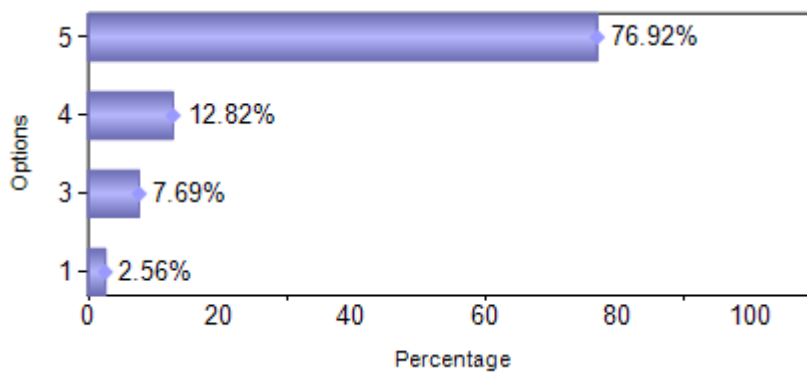

1) Overall ambiance / infra of the College

2)Administrative Office Support and response

3)Value added programmes offered

4)Field trips and other trips

5)Placement support

6) Industry exposure

7) Exposure to extra curricular / inter collegiate activities

8) Approachability and sensitivity of faculty

9) ERP and SMS updates

10) Periodicity of PTM's

11) Class tests and examination conducted

12) Overall / Class Discipline

13) Timely updates on attendance

14) Timely updates / notifications given