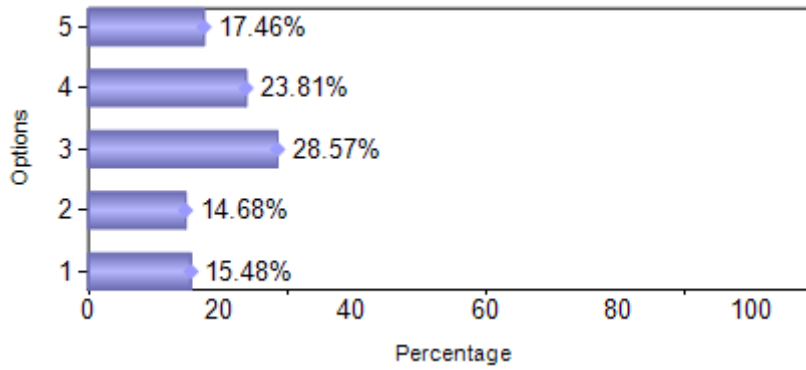

2) Display of new arrivals – books, magazines