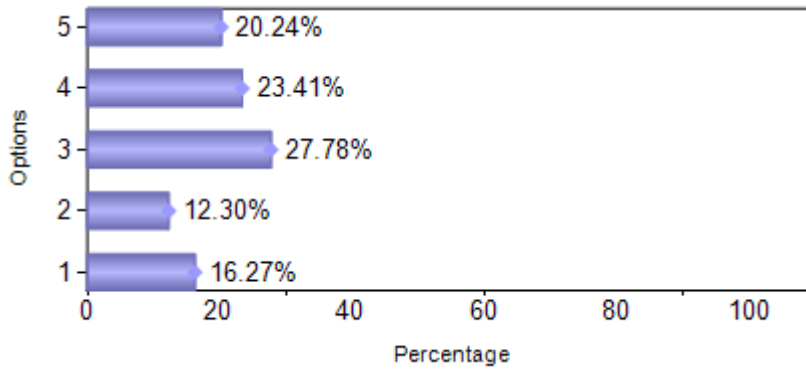

3) Faculty give assignments which are library dependent