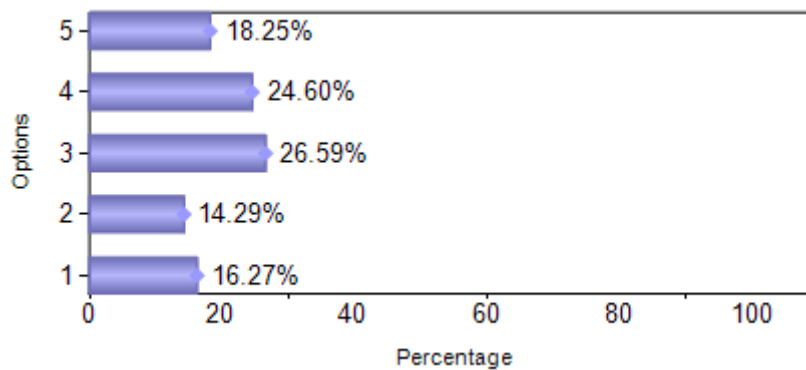

Presidency College
Reaccredited 'A+' by NAAC
NIRF Top 100 Ranked College
Kempapura, Hebbal, Bengaluru – 560024
www.presidencycollege.ac.in

LIBRARY FEEDBACK

B.B.A. (January 2018 to May 2018)

Sno	Question	1	2	3	4	5
1	Library support for Project / Assignment	41	36	67	62	46
2	Display of new arrivals – books, magazines	39	37	72	60	44
3	Faculty give assignments which are library dependent	41	31	70	59	51
4	Photocopying facilities in the Library	41	43	49	64	55
5	E-resources in the Library	36	46	66	61	43
6	Library Staff are Cooperative and Helpful	34	40	53	72	53
7	Availability of Books, Periodicals, Journals /Other resources	22	28	58	85	59
8	Approach and alert of Library Faculty	30	33	62	65	62
9	Ambiance and Seating in the Library	21	30	57	79	65
Total		305	324	554	607	478

1) Library support for Project / Assignment