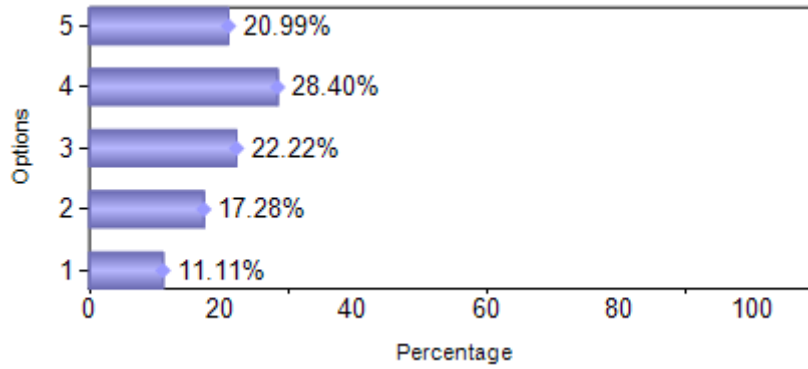

2)College Office Support