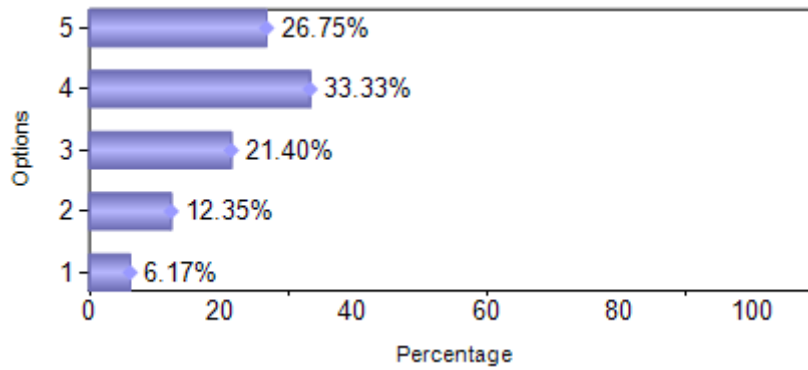

3)Security alert and approach