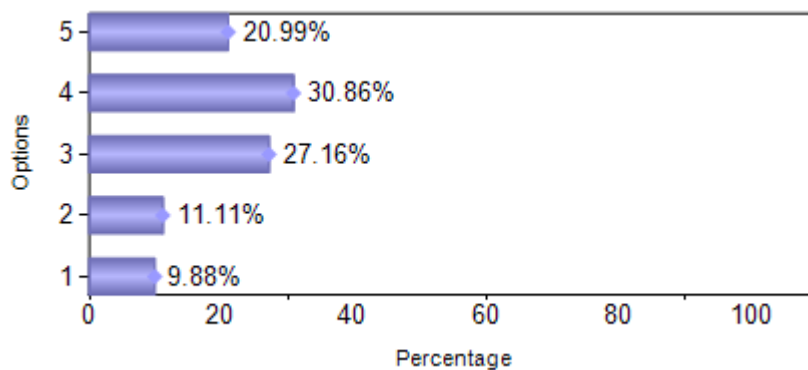

Presidency College
Reaccredited 'A+' by NAAC
NIRF Top 100 Ranked College
Kempapura, Hebbal, Bengaluru – 560024
www.presidencycollege.ac.in

STUDENT FEEDBACK ON INSTITUTIONAL PERFORMANCE

B. B. A. (January 2018 to May 2018)

Sno	Question	1	2	3	4	5
1	Overall impact of college on Student life	24	27	66	75	51
2	College Office Support	27	42	54	69	51
3	Security alert and approach	15	30	52	81	65
4	Overall ambiance / cleanliness of the Campus	20	25	55	69	74
5	Canteen Facility	73	43	46	46	35
6	Internet Facility (Wi-Fi)	106	36	31	38	32
7	Sports Facility	46	32	55	63	47
8	ERP Updates and Class scheduling	10	18	48	86	81
9	Assessment, Evaluation and Feedback	9	28	72	85	49
10	Library Facility	19	23	71	75	55
11	Co-Curricular and Extra Curricular Activities	23	27	67	69	57
12	Quality of Teaching and Support	7	15	64	93	64
Total		379	346	681	849	661

1) Overall impact of college on Student life