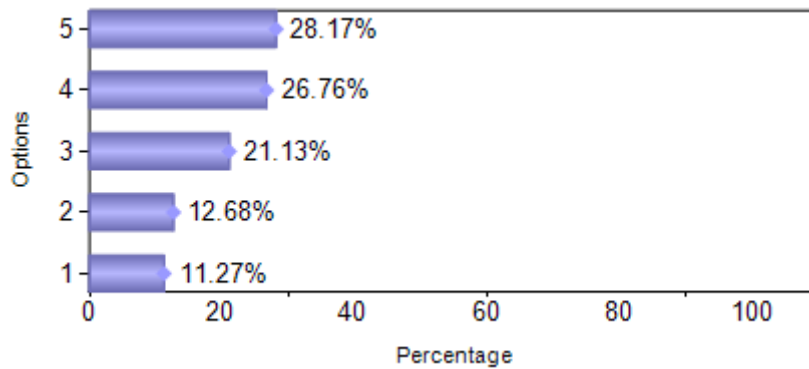

2) Intercollegiate Fests