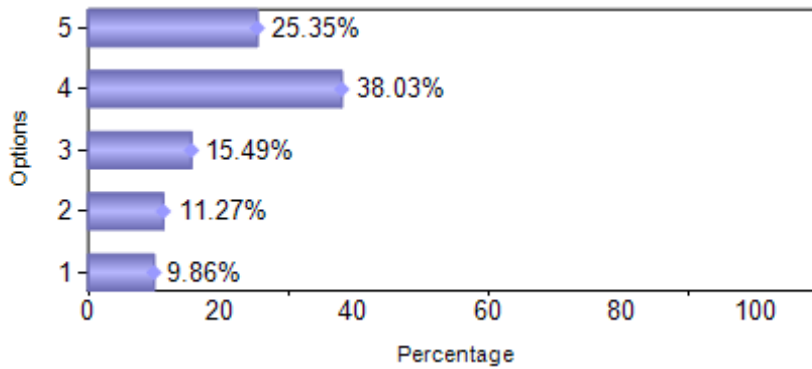

Presidency College
Reaccredited 'A+' by NAAC
NIRF Top 100 Ranked College
Kempapura, Hebbal, Bengaluru – 560024
www.presidencycollege.ac.in

ALUMNI FEEDBACK

B. B. A. (January 2018 to May 2018)

Sno	Question	1	2	3	4	5
1	Alumni Association	7	8	11	27	18
2	Intercollegiate Fests	8	9	15	19	20
3	Value Added Programmes	11	7	14	25	14
4	Placement Assistance	10	10	19	19	13
5	Industry Support	7	3	20	24	17
6	Faculty Support	4	2	20	25	20
7	Quality Of Teaching	2	3	17	29	20
Total		49	42	116	168	122

1) Alumni Association