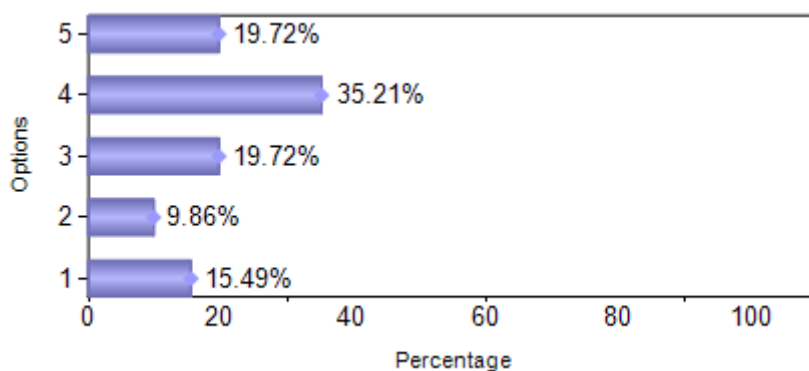

3) Value Added Programmes