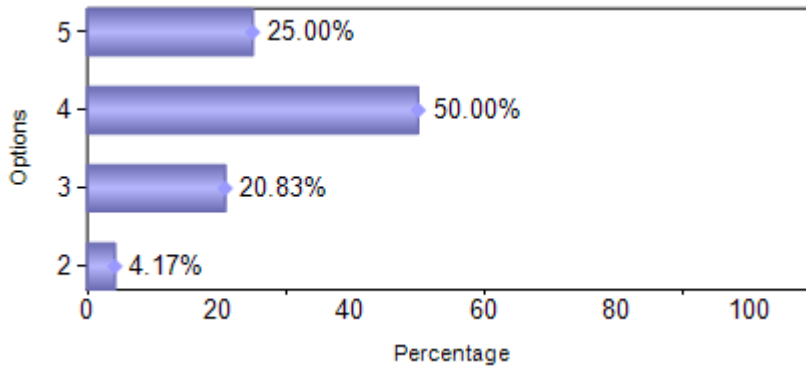

3) Value Added Programmes