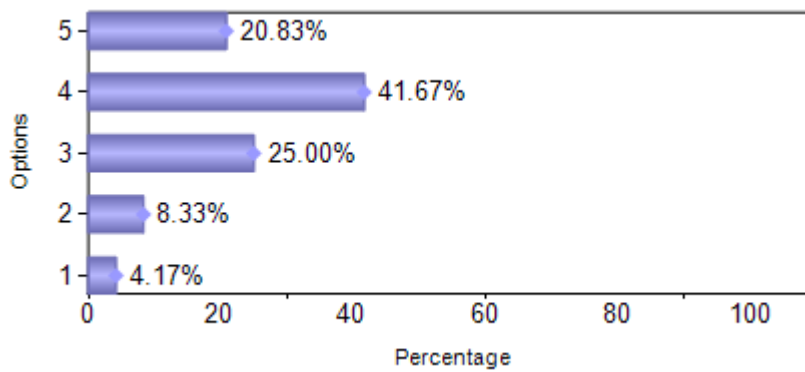

Presidency College
Reaccredited 'A+' by NAAC
NIRF Top 100 Ranked College
Kempapura, Hebbal, Bengaluru – 560024
www.presidencycollege.ac.in

ALUMNI FEEDBACK

B. A. (January 2018 to May 2018)

Sno	Question	1	2	3	4	5
1	Alumni Association	1	2	6	10	5
2	Intercollegiate Fests			5	14	5
3	Value Added Programmes		1	5	12	6
4	Placement Assistance	4	5	8	4	3
5	Industry Support	1	4	8	6	5
6	Faculty Support	1		4	10	9
7	Quality Of Teaching			4	14	6
Total		7	12	40	70	39

1) Alumni Association