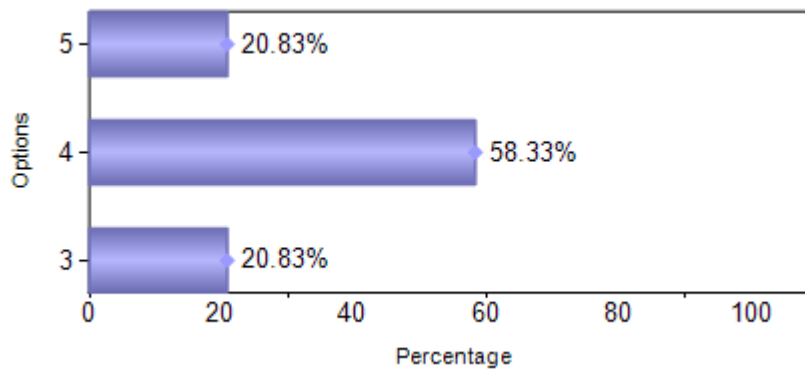

2) Intercollegiate Fests