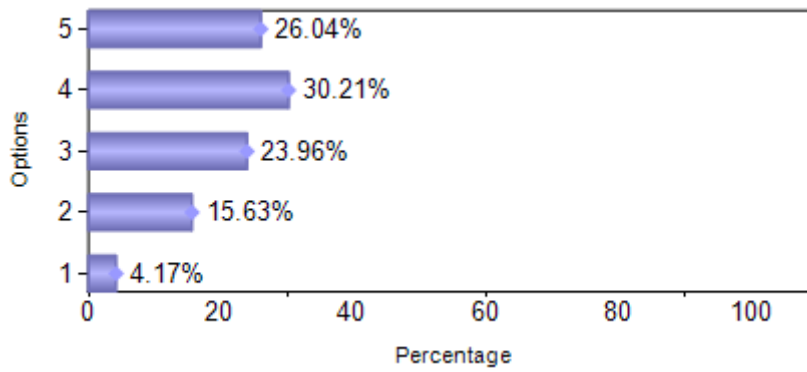

3)Faculty give assignments which are library dependent