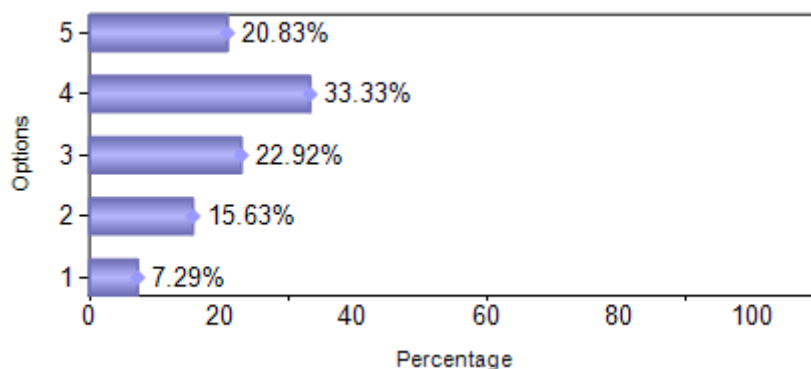

Presidency College
Reaccredited 'A+' by NAAC
NIRF Top 100 Ranked College
Kempapura, Hebbal, Bengaluru – 560024
www.presidencycollege.ac.in

LIBRARY FEEDBACK

B. A. (January 2018 to May 2018)

Sno	Question	1	2	3	4	5
1	Library support for Project / Assignment	7	15	22	32	20
2	Display of new arrivals – books, magazines	7	16	28	21	24
3	Faculty give assignments which are library dependent	4	15	23	29	25
4	Photocopying facilities in the Library	1	15	22	33	25
5	E-resources in the Library	6	14	34	22	20
6	Library Staff are Cooperative and Helpful	2	14	27	32	21
7	Availability of Books, Periodicals, Journals /Other resources	3	14	25	33	21
8	Approach and alert of Library Faculty	2	16	28	24	26
9	Ambiance and Seating in the Library	2	12	28	31	23
Total		34	131	237	257	205

1) Library support for Project / Assignment