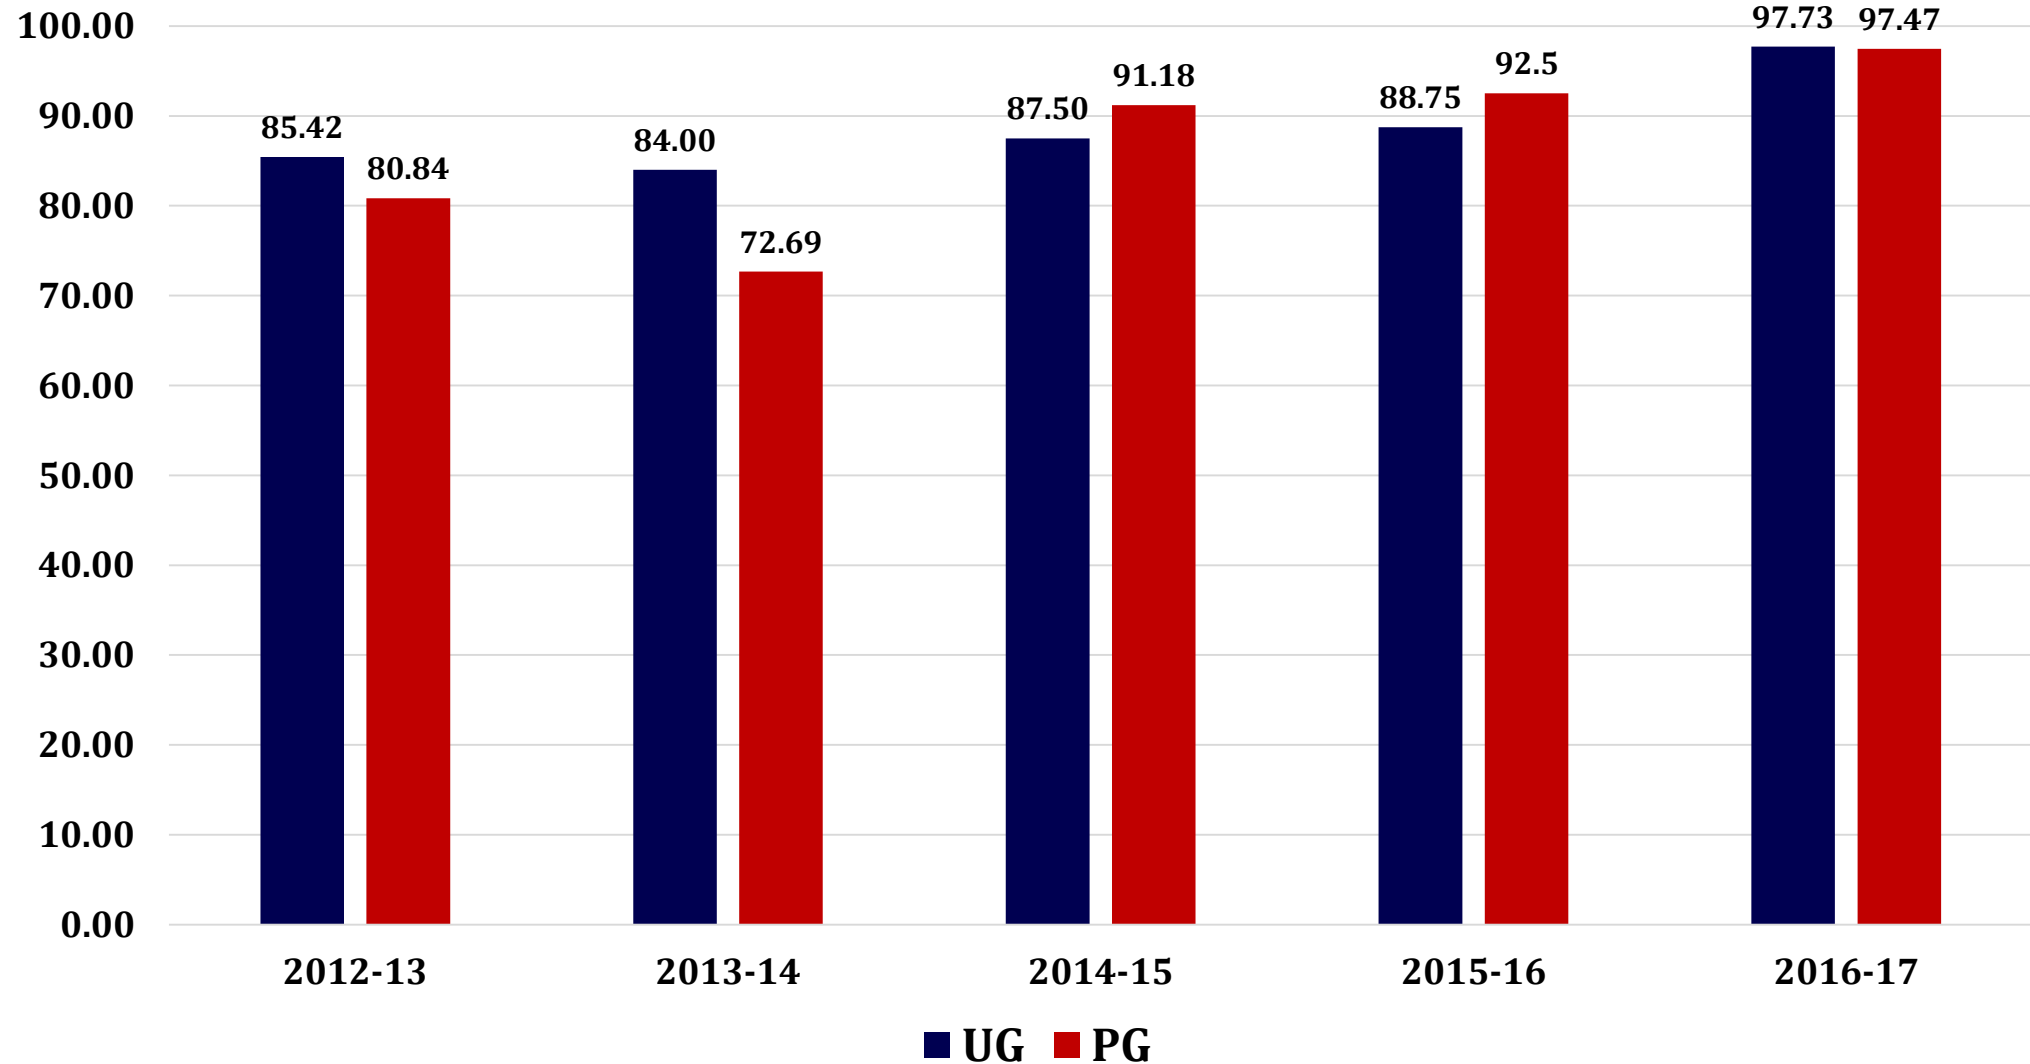

Presidency College

Reaccredited 'A+' by NAAC
NIRF Top 100 Ranked College
Kempapura, Hebbal, Bengaluru – 560024
www.presidencycollege.ac.in

2016-17 Placement Percentage

Presidency College

Reaccredited 'A+' by NAAC
NIRF Top 100 Ranked College
Kempapura, Hebbal, Bengaluru – 560024
www.presidencycollege.ac.in

Placement Percentage over the years

Presidency College

Reaccredited 'A+' by NAAC
NIRF Top 100 Ranked College
Kempapura, Hebbal, Bengaluru – 560024
www.presidencycollege.ac.in

Number of Recruiters