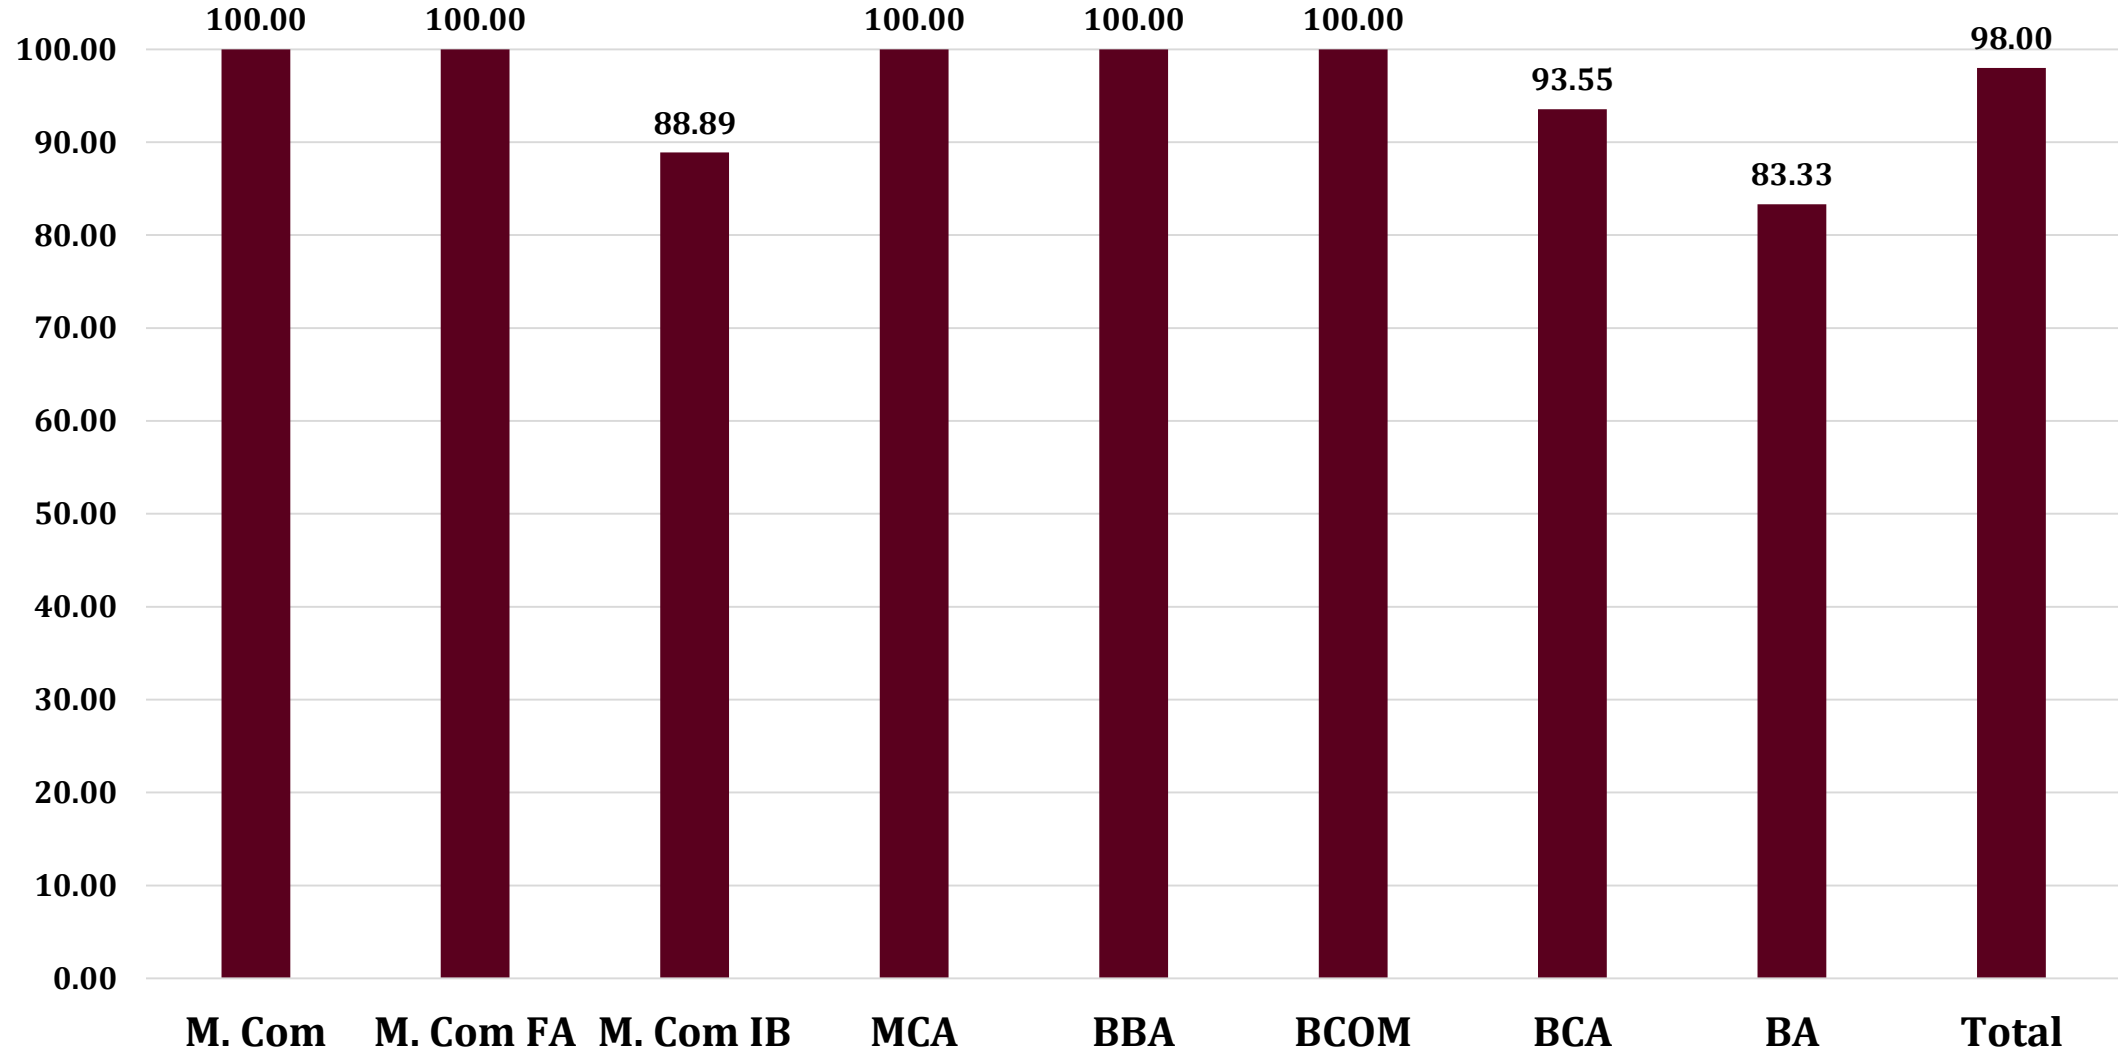

Presidency College

Reaccredited 'A+' by NAAC
NIRF Top 100 Ranked College
Kempapura, Hebbal, Bengaluru – 560024
www.presidencycollege.ac.in

2016-17 Placement Percentage

Presidency College

Reaccredited 'A+' by NAAC
NIRF Top 100 Ranked College
Kempapura, Hebbal, Bengaluru – 560024
www.presidencycollege.ac.in

Placement Percentage over the years

Presidency College

Reaccredited 'A+' by NAAC
NIRF Top 100 Ranked College
Kempapura, Hebbal, Bengaluru – 560024
www.presidencycollege.ac.in

Number of Recruiters