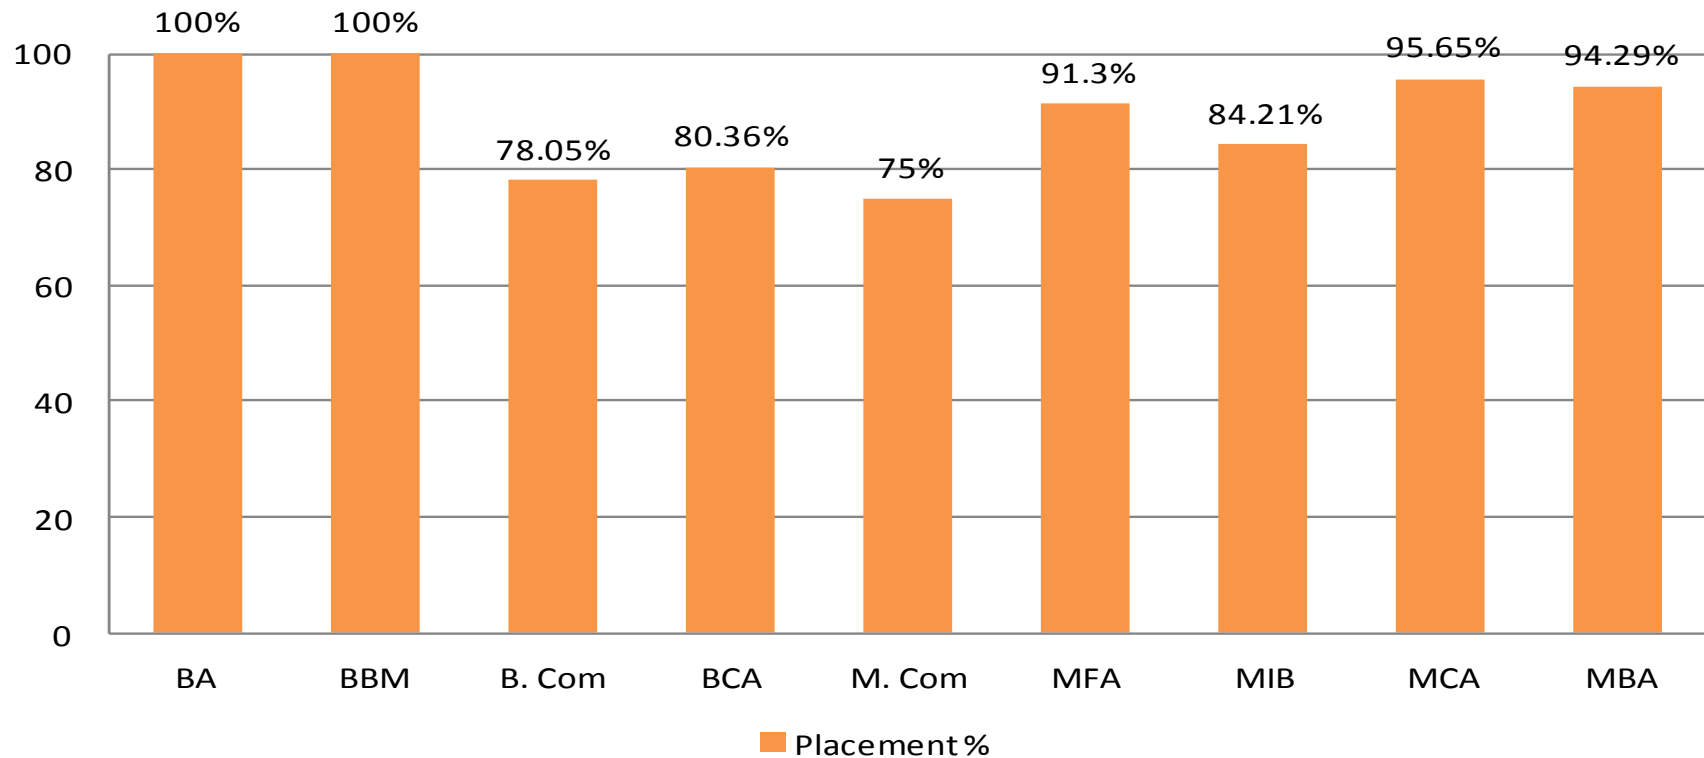

2016 Placement %

No. of Companies for Placements: 96

Highest Package: 13.10 Lacs

No. of Students getting Highest Package: 2

Highest Offers from Single Company: 66

Placement achievements

Placement achievements – Package p.a.