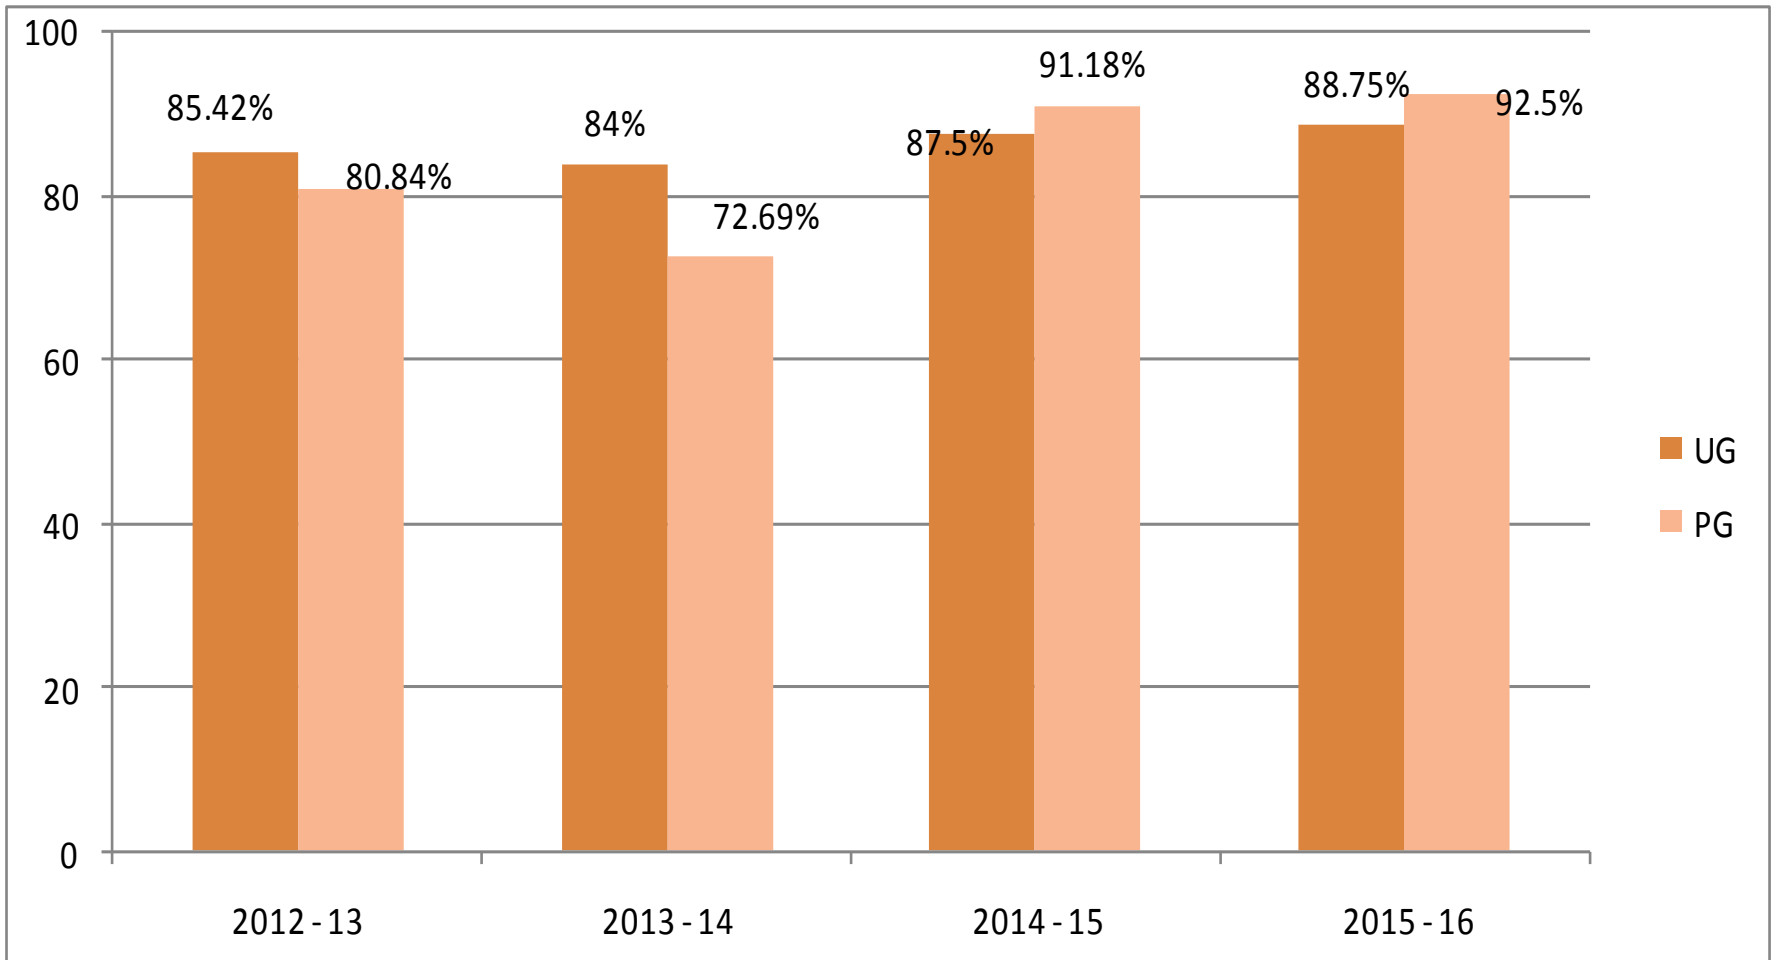

2016 Placement %

No. of Companies for Placements: 96

Highest Package: 13.10 Lacs

No. of Students getting Highest Package: 2

Highest Offers from Single Company: 66

Placement achievements

Placement achievements – Package p.a.